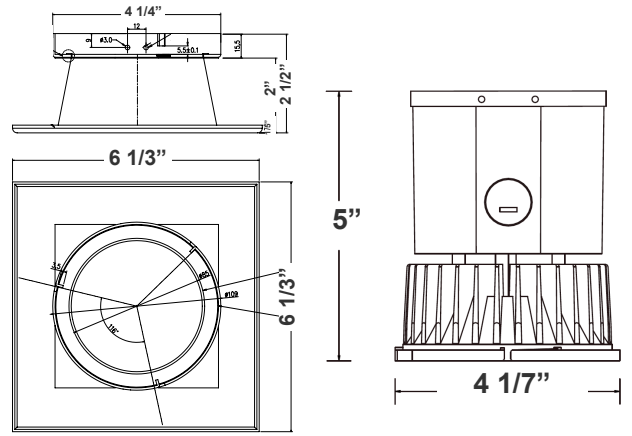

Note: _____ Type: _____

7 1/2" (H) X 4 1/7" (W) X 6 1/3" (D)

Ideal for hotel, offices, retail outlets, restaurant, parking garages, conference room, education facilities and more.

Features

- 4" Haze & White Finish TRIM
- MCTP: The switch is on the light engine
- Mounting Options: Recessed
- 5-Year Warranty
- Lifespan: 50,000 hrs.

Technical Specifications

Electrical:

- Voltage: 120-277V AC 50/60Hz
- Wattage: 27W/34W/40W
- Power factor: >0.90
- Efficacy: 80 LPW

Mechanical:

- 4" Haze & White Finish TRIM
- Mounting Options: Recessed
- Temperature Rating: Designed to operate in temperatures 113°F
- No IC-Rated
- Suitable for Damp Locations
- 5-Year Warranty