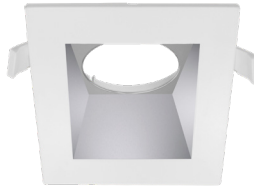

Note: _____ Type: _____

7 1/2" (H) X 4 1/7" (W) X 6 1/3" (D)

Ideal for hotel, offices, retail outlets, restaurant, parking garages, conference room, education facilities and more.

Features

- 4" Haze & White Finish TRIM
- MCTP: The switch is on the light engine
- Mounting Options: Recessed
- 5-Year Warranty
- Lifespan: 50,000 hrs.

Phone: (877) 805-2252 | Fax: (877) 805-2252
www.westgatemfg.com

Photometrics: CRLC4-40W-MCTP-SA-D

BUG Rating: B1-U1-G0

20W 5000K, Area 25" x 25" Mounting Height: 9'

Other Views:

Hazel

CRLC-EGN-40W-MCTP-D

CRLC-TRM-4SA