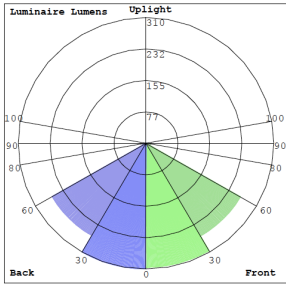

Photometrics: CRLC4-40W-MCTP-SA-D

BUG Rating: B1-U1-G0