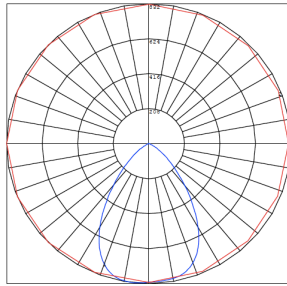

Phone: (877) 805-2252 | Fax: (877) 805-2252
www.westgatemfg.com

Photometrics: CRLC4-40W-MCTP-S-D

BUG Rating: B1-U1-G0

20W 5000K, Area 25" x 25" Mounting Height: 9'

Other Views:

Hazel

CRLC-EGN-40W-MCTP-D

+