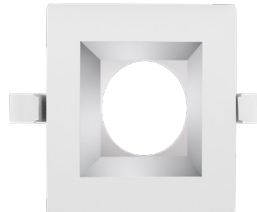

CRLC SERIES COMMERCIAL INDOOR LIGHTING

WESTGATE
THE FUTURE IS HERE...AND IT'S QUITE BRIGHT!

CRLC4-40W-MCTP-S-D
CRLC4-40W-MCTP-S-D-WH
4" LED COMMERCIAL SQUARE & OPEN RECESSED LIGHT

Customer Name: _____

Project Name: _____

Phone: (877) 805-2252 | Fax: (877) 805-2252
www.westgatemfg.com

Photometrics: CRLC4-40W-MCTP-S-D

BUG Rating: B1-U1-G0

20W 5000K, Area 25" x 25" Mounting Height: 9'

Other Views:

Hazel

CRLC-EGN-40W-MCTP-D

+