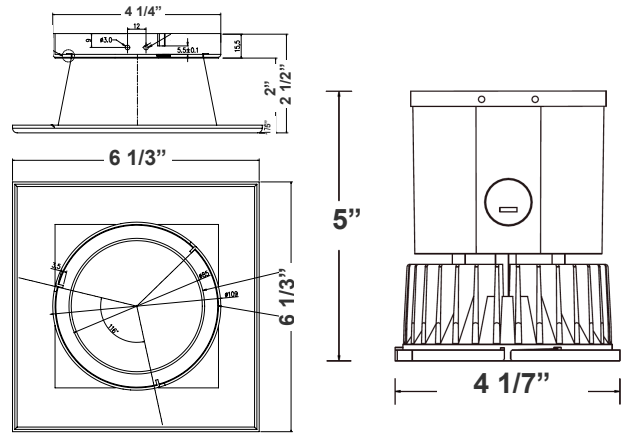

Note: _____ Type: _____

7 1/2" (H) X 6 1/3" (W)

Ideal for hotel, offices, retail outlets, restaurant, parking garages, conference room, education facilities and more.

Features

- 4" Haze & White Finish TRIM
- MCTP: The switch is on the light engine
- Mounting Options: Recessed
- 5-Year Warranty
- Lifespan: 50,000 hrs.

Technical Specifications

Electrical:

- Voltage: 120-277V AC 50/60Hz
- Wattage: 27W/34W/40W
- Power factor: >0.90
- Efficacy: 80 LPW

Mechanical:

- 4" Haze & White Finish TRIM
- Mounting Options: Recessed
- Temperature Rating: Designed to operate in temperatures 113°F
- No IC-Rated
- Suitable for Damp Locations
- 5-Year Warranty