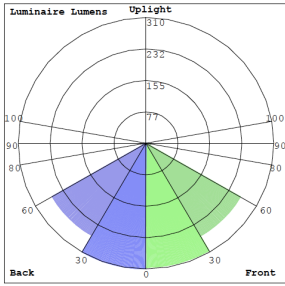

Phone: (877) 805-2252 | Fax: (877) 805-2252
www.westgatemfg.com

Photometrics: CRLC4-40W-MCTP-S-D

BUG Rating: B1-U1-G0

20W 5000K, Area 25" x 25" Mounting Height: 9'

Other Views:

Hazel

CRLC-EGN-40W-MCTP-D

+