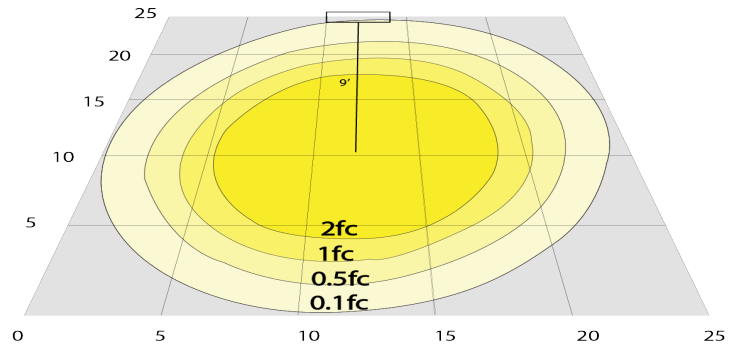

Phone: (877) 805-2252 | Fax: (877) 805-2252
www.westgatemfg.com

Photometrics: CRLC4-40W-MCTP-S-D

BUG Rating: B1-U1-G0

20W 5000K, Area 25" x 25" Mounting Height: 9'

Other Views:

Hazel

CRLC-EGN-40W-MCTP-D

+