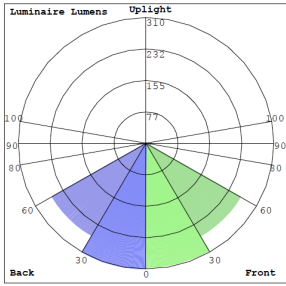

Photometrics: CRLC4-40W-MCTP-D

BUG Rating: B1-U1-G0

20W 5000K, Area 25" x 25" Mounting Height: 9'