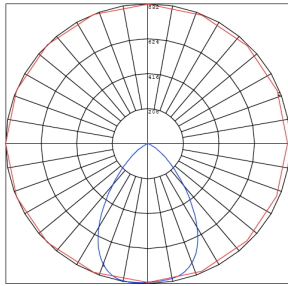

# Photometrics: CRLC4-40W-MCTP-D

BUG Rating: B1-U1-G0

20W 5000K, Area 25" x 25" Mounting Height: 9'