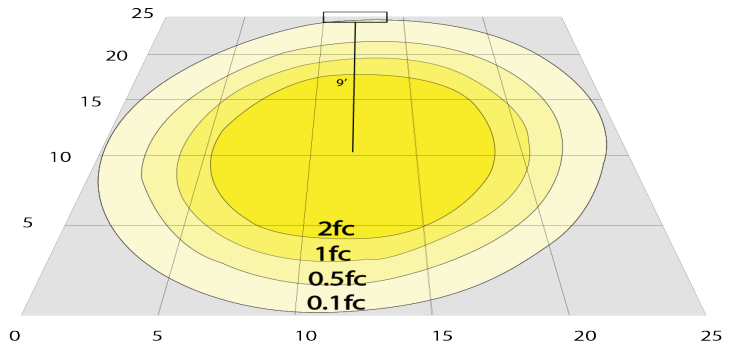

# Photometrics: CRLC4-40W-MCTP-D

BUG Rating: B1-U1-G0

20W 5000K, Area 25" x 25" Mounting Height: 9'