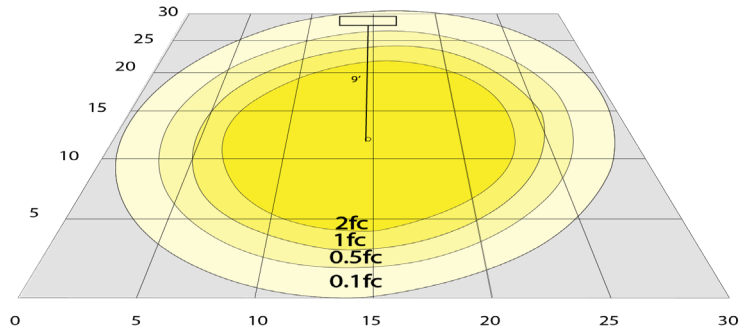

20W 5000K, Area 30" x 30' Mounting Height: 9'

Other Views:

Hazel

CRLC-EGN-40W-MCTP-D

CRLC-TRM-4A

CRLC4-20W-MCT-A-D

White

CRLC-EGN-40W-MCTP-D