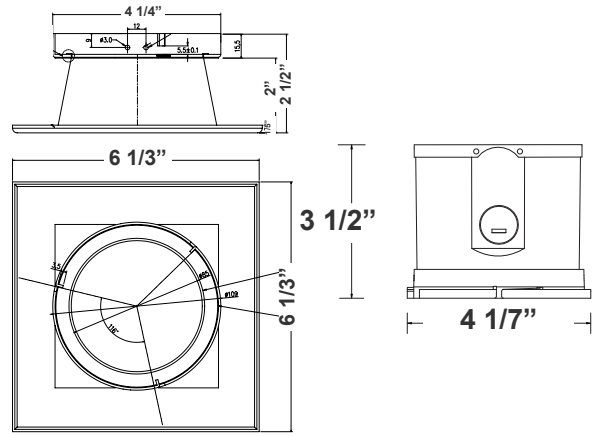

Note: _____ Type: _____

4" (H) X 6 1/3" (W)

Ideal for hotel, offices, retail outlets, restaurant, parking garages, conference room, education facilities and more.

Features

- 4" Haze & White Finish TRIM
- MCTP: Multi Color Temperature & Multi Power/Wattage (Selectable)
- Mounting Options: Recessed
- 5-Year Warranty
- Lifespan: 50,000 hrs.

Technical Specifications

Electrical:

- Voltage: 120-277VAC 50/60Hz
- Wattage: 10W/15W/20W
- Power Factor: >0.90
- Efficacy: 86 LPW

Mechanical:

- 4" Haze & White Finish TRIM
- Mounting Options: Recessed
- Temperature Rating: Designed To Operate In Temperatures 113°F
- IC-Rated
- Housing Not Required. Two Spring Clips To Hold The Fixture In Place
- Suitable for Damp Locations
- 5-Year Warranty