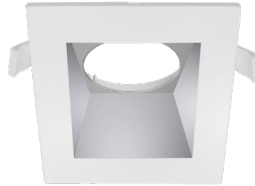

Phone: (877) 805-2252 | Fax: (877) 805-2252
www.westgatemfg.com

WG-Z7-2D-2Z

Photometrics: CRLC4-20W-MCTP-SA-D

BUG Rating: B1-U1-G0

20W 5000K, Area 25" x 25" Mounting Height: 9'

Other Views:

Hazel

CRLC-EGN-20W-MCTP-PD