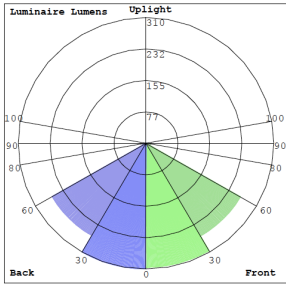

Lighting:

- MCTP: Multi Color Temperature & Multi Power/Wattage (Selectable)
- Dimming: 0~10V Dimmable
- Total Lumens: 1720LM
- Color Temperature: 3000K/3500K/4000K
- Color Rendering index: >80
- Lifespan: 50,000 hrs.

Phone: (877) 805-2252 | Fax: (877) 805-2252
www.westgatemfg.com

WG-Z7-2D-2Z

Photometrics: CRLC4-20W-MCTP-SA-D

BUG Rating: B1-U1-G0

20W 5000K, Area 25" x 25" Mounting Height: 9'

Other Views:

Hazel

CRLC-EGN-20W-MCTP-PD