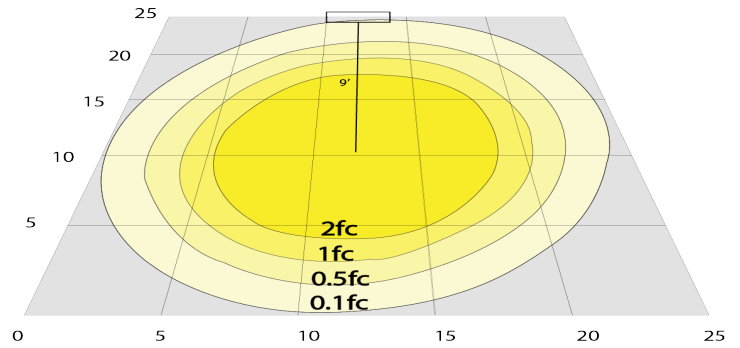

Phone: (877) 805-2252 | Fax: (877) 805-2252
www.westgatemfg.com

WG-Z7-2D-2Z

Photometrics: CRLC4-20W-MCTP-SA-D

BUG Rating: B1-U1-G0

20W 5000K, Area 25" x 25" Mounting Height: 9'

Other Views:

Hazel

CRLC-EGN-20W-MCTP-PD