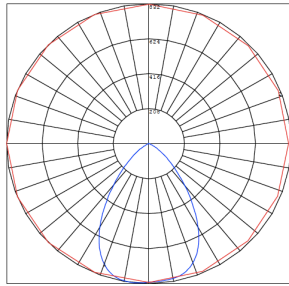

Phone: (877) 805-2252 | Fax: (877) 805-2252
www.westgatemfg.com

WG-Z7-2D-2Z

Photometrics: CRLC4-20W-MCTP-SA-D

BUG Rating: B1-U1-G0

20W 5000K, Area 25" x 25" Mounting Height: 9'

Other Views:

Hazel

CRLC-EGN-20W-MCTP-PD