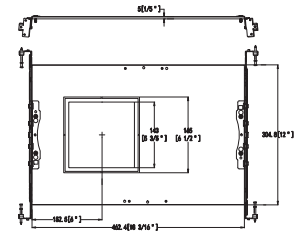

18 3/16" (W) x 12" (H) x 1/5" (D)

Factory-Installed Option: