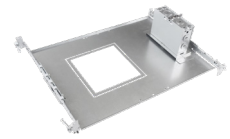

Accessory:

CRLCS-46-RIBH-JB
CRLC Square Mounting Plate With Brackets And J-Box 4/6 in