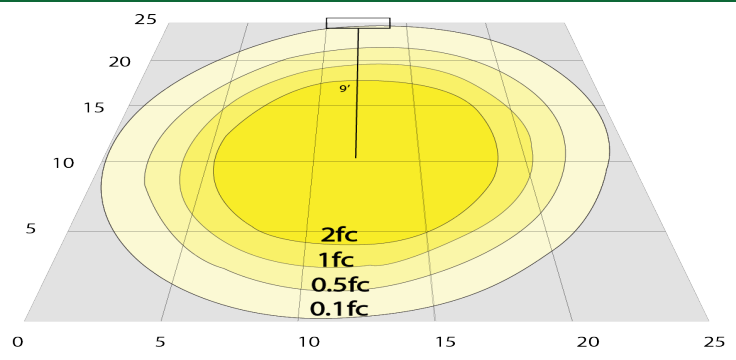

# Photometrics: CRLC4-20W-MCTP-SA-D

BUG Rating: B1-U1-G0

20W 5000K, Area 25" x 25" Mounting Height: 9'