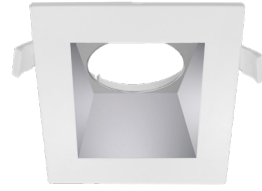

CRLC-TRM-4SA