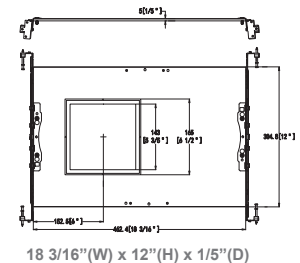

Accessory:

18 3/16"(W) x 12"(H) x 1/5"(D)

Factory-Installed Option: