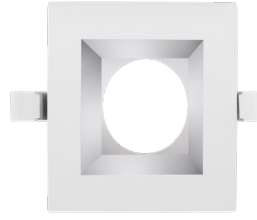

CRLC-TRM-4S