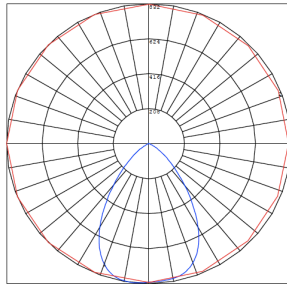

Photometrics: CRLC4-20W-MCTP-S-D

BUG Rating: B1-U1-G0