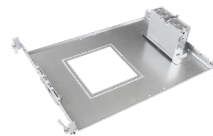

Accessory:

CRLCS-46-RIBH-JB
CRLC Square Mounting Plate With Brackets And J-Box 4/6 in