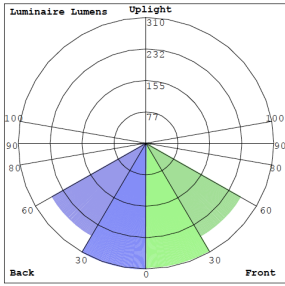

Photometrics: CRLC4-20W-MCTP-S-D

BUG Rating: B1-U1-G0