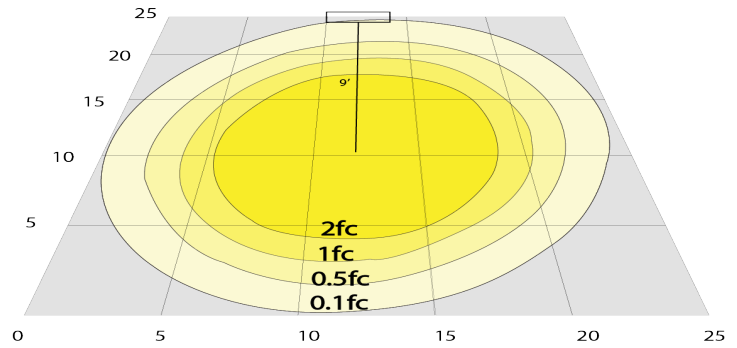

## Photometrics: CRLC4-20W-MCTP-S-D

BUG Rating: B1-U1-G0

20W 5000K, Area 25" x 25" Mounting Height: 9'