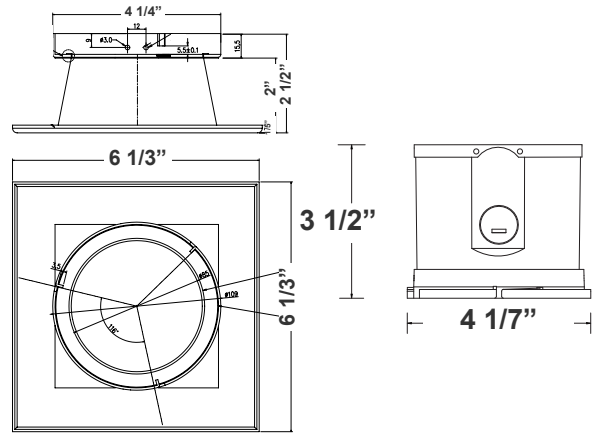

Project Name: \_\_\_\_\_

Note: \_\_\_\_\_ Type: \_\_\_\_\_

4" (H) X 6 1/3" (W)

Ideal for hotel, offices, retail outlets, restaurant, parking garages, conference room, education facilities and more.