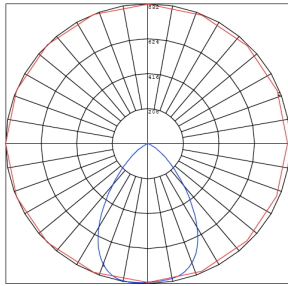

Phone: (877) 805-2252 | Fax: (877) 805-2252
www.westgatemfg.com

Photometrics: CRLC4-20W-MCTP-D

BUG Rating: B1-U1-G0

20W 5000K, Area 25" x 25" Mounting Height: 9'

Other Views:

Hazel

CRLC-EGN-20W-MCTP-D

CRLC-TRM-4