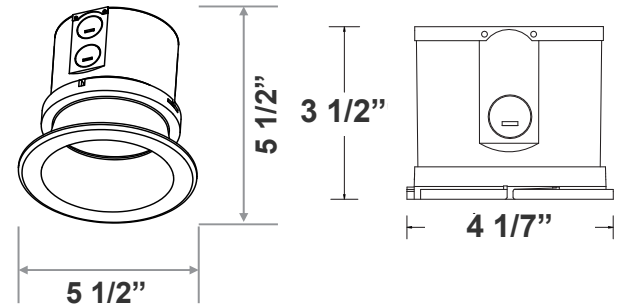

7"(L) X 5 1/2" (D)

Ideal for hotel, offices, retail outlets, restaurant, parking garages, conference room, education facilities and more.

Features

- 4" Haze & White Finish TRIM
- MCTP: Multi Color Temperature & Multi Power/Wattage (Selectable)
- Mounting Options: Recessed
- 5-Year Warranty
- Lifespan: 50,000 hrs.

Technical Specifications

Electrical:

- Voltage: 120-277VAC 50/60Hz
- Wattage: 10W/15W/20W
- Power Factor: >0.90
- Efficacy: 86 LPW

Mechanical:

- 4" Haze & White Finish TRIM
- Mounting Options: Recessed
- Temperature Rating: Designed to Operate In Temperatures 113°F
- IC-Rated
- Housing Not Required. Two Spring Clips To Hold The Fixture In Place
- Suitable for Damp Locations
- 5-Year Warranty