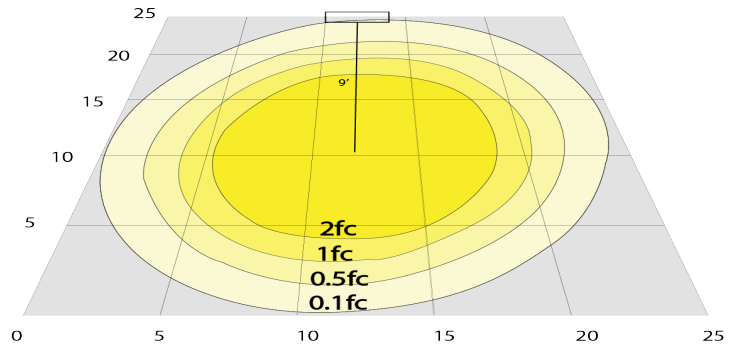

Phone: (877) 805-2252 | Fax: (877) 805-2252
www.westgatemfg.com

Photometrics: CRLC4-20W-MCTP-D

BUG Rating: B1-U1-G0

20W 5000K, Area 25" x 25" Mounting Height: 9'

Other Views:

Hazel

CRLC-EGN-20W-MCTP-D

CRLC-TRM-4