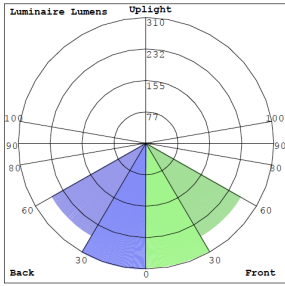

Photometrics: CRLC4-20W-MCTP-D

BUG Rating: B1-U1-G0

20W 5000K, Area 25" x 25" Mounting Height: 9'