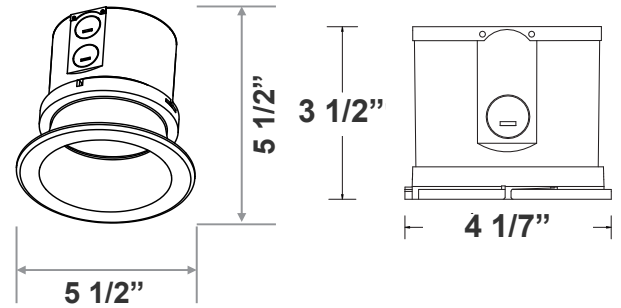

7"(L) X 5 1/2" (D)

Ideal for hotel, offices, retail outlets, restaurant, parking garages, conference room, education facilities and more.

Features

- 4" Haze & White Finish TRIM
- MCTP: Multi Color Temperature & Multi Power/Wattage (Selectable)
- Mounting Options: Recessed
- 5-Year Warranty
- Lifespan: 50,000 hrs.

Technical Specifications

Electrical:

- Voltage: 120-277VAC 50/60Hz
- Wattage: 10W/15W/20W
- Power Factor: >0.90
- Efficacy: 86 LPW

Mechanical:

- 4" Haze & White Finish TRIM
- Mounting Options: Recessed
- Temperature Rating: Designed to Operate In Temperatures 113°F
- IC-Rated
- Housing Not Required. Two Spring Clips To Hold The Fixture In Place
- Suitable for Damp Locations
- 5-Year Warranty

Phone: (877) 805-2252 | Fax: (877) 805-2252
www.westgatemfg.com

WG-Z7-2D-2Z

Photometrics: CRLC4-20W-MCTP-D

BUG Rating: B1-U1-G0

20W 5000K, Area 25" x 25" Mounting Height: 9'

Other Views:

Hazel

CRLC-EGN-20W-MCTP-D