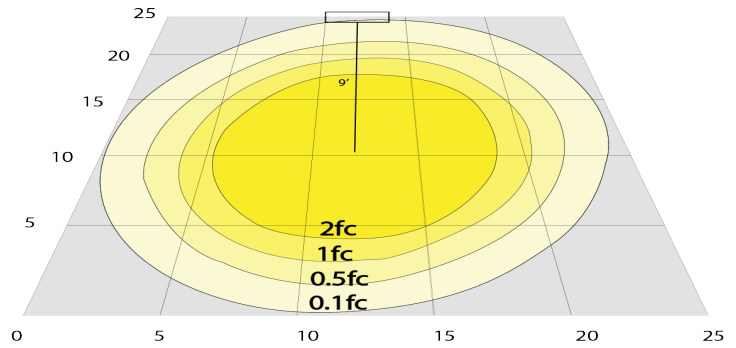

Phone: (877) 805-2252 | Fax: (877) 805-2252
www.westgatemfg.com

WG-Z7-2D-2Z

Photometrics: CRLC4-20W-MCTP-D

BUG Rating: B1-U1-G0

20W 5000K, Area 25" x 25" Mounting Height: 9'

Other Views:

Hazel

CRLC-EGN-20W-MCTP-D

CRLC-TRM-4

CRLC4-20W-MCTP-D

White

CRLC-EGN-20W-MCTP-D

CRLC-TRM-4-WH

CRLC4-20W-MCTP-D-WH

Performance Table: CRLC4-20W-MCTP-D

MODEL NO.	Wattage	Voltage	Lumens	Color Temp.	BUG Rating	LPW
CRLC4-20W-MCTP-D	10W	120-277V	860LM	3000K	B1-U1-G0	86
	15W		1290LM	3500K		
CRLC4-20W-MCTP-D-WH	20W		1720LM	4000K		