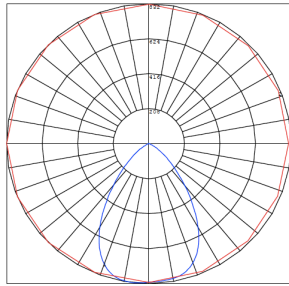

Phone: (877) 805-2252 | Fax: (877) 805-2252
www.westgatemfg.com

WG-Z7-2D-2Z

Photometrics: CRLC4-20W-MCTP-D

BUG Rating: B1-U1-G0

20W 5000K, Area 25" x 25" Mounting Height: 9'

Other Views:

Hazel

CRLC-EGN-20W-MCTP-D