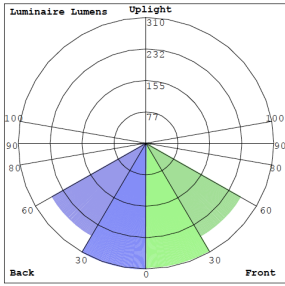

Lighting:

- MCTP: Multi Color Temperature & Multi Power/Wattage (Selectable)
- Dimming: 0~10V Dimmable
- Total Lumens: 1720LM
- Color Temperature: 3000K/3500K/4000K
- Color Rendering index: ≥ 80
- Lifespan: 50,000 hrs.

Phone: (877) 805-2252 | Fax: (877) 805-2252
www.westgatemfg.com

WG-Z7-2D-2Z

Photometrics: CRLC4-20W-MCTP-D

BUG Rating: B1-U1-G0

20W 5000K, Area 25" x 25" Mounting Height: 9'

Other Views:

Hazel

CRLC-EGN-20W-MCTP-D