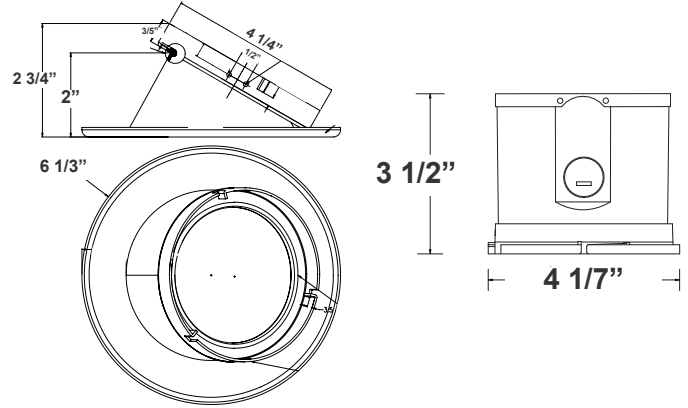

Selection:

Ideal for hotel, offices, retail outlets, restaurant, parking garages, conference room, education facilities and more.

2 3/4" (H) X 4 1/4" (W) X 6 1/3" (D)

Features

- 4" Haze & White Finish TRIM
- MCTP: Multi Color Temperature & Multi Power/Wattage (Selectable)
- Mounting Options: Recessed
- 5-Year Warranty
- Lifespan: 50,000 hrs.

Technical Specifications

Electrical:

- Voltage: 120-277VAC 50/60Hz
- Wattage: 10W/15W/20W
- Power Factor: >0.90
- Efficacy: 86 LPW

Mechanical:

- 4" Haze & White Finish TRIM
- Mounting Options: Recessed
- Temperature Rating: Designed to Operate In Temperatures 113°F
- IC-Rated
- Housing Not Required. Two Spring Clips To Hold The Fixture In Place
- Suitable for Damp Locations
- 5-Year Warranty