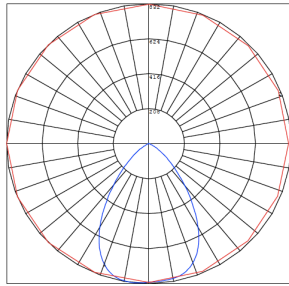

Phone: (877) 805-2252 | Fax: (877) 805-2252
www.westgatemfg.com

WG-Z7-2D-2Z

Photometrics: CRLC4-20W-MCT-SA-D

BUG Rating: B1-U1-G0

20W 5000K, Area 25" x 25" Mounting Height: 9'

Other Views:

Hazel

CRLC-EGN-20W-MCT-D