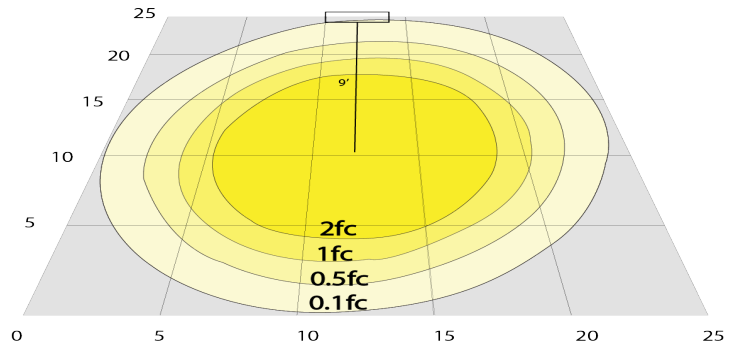

Phone: (877) 805-2252 | Fax: (877) 805-2252
www.westgatemfg.com

WG-Z7-2D-2Z

Photometrics: CRLC4-20W-MCT-SA-D

BUG Rating: B1-U1-G0

20W 5000K, Area 25" x 25" Mounting Height: 9'

Other Views:

Hazel

CRLC-EGN-20W-MCT-D