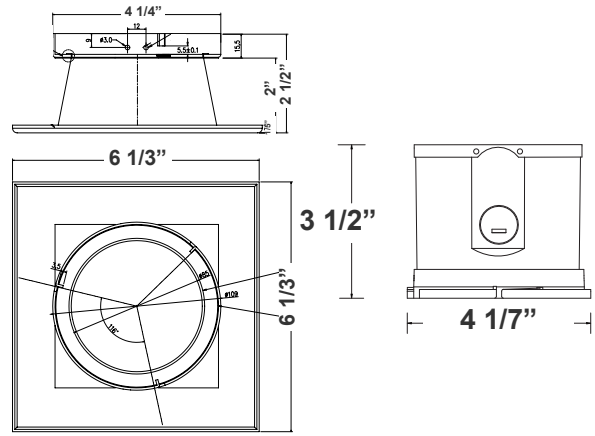

Customer Name: _____

Project Name: _____

Note: _____

Type: _____

4" (H) X 6 1/3" (W)

Features

- 4" Haze & White Finish TRIM
- MCT: The switch is on the light engine
- Mounting Options: Recessed
- 5-Year Warranty
- Lifespan: 50,000 hrs.

Technical Specifications

Electrical:

- Voltage: 120-277VAC 50/60Hz
- Wattage: 20W
- Power factor: >0.90
- Efficacy: 85 LPW

Mechanical:

- 4" Haze & White Finish TRIM
- Mounting Options: Recessed
- Temperature Rating: Designed to operate in temperatures 113°F
- IC-Rated
- Suitable for Damp Locations
- 5-Year Warranty