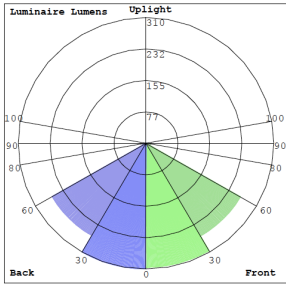

Phone: (877) 805-2252 | Fax: (877) 805-2252
www.westgatemfg.com

WG-Z7-2D-2Z

Photometrics: CRLC4-20W-MCT-SA-D

BUG Rating: B1-U1-G0

20W 5000K, Area 25" x 25" Mounting Height: 9'

Other Views:

Hazel

CRLC-EGN-20W-MCT-D