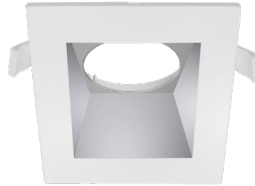

CRLC-TRM-4SA

=