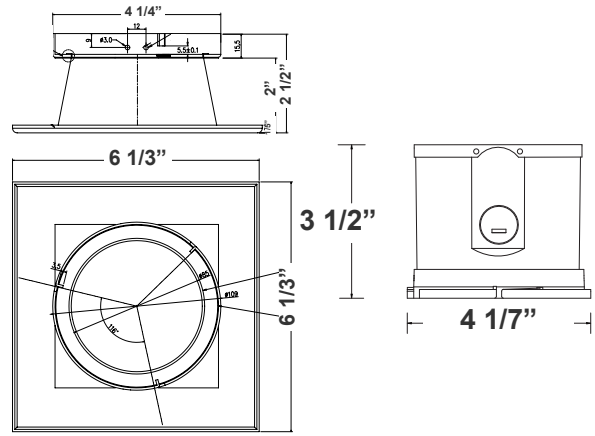

Note: _____

Type: _____

Selection:

4" (H) X 6 1/3" (W)

Ideal for hotel, offices, retail outlets, restaurant, parking garages, conference room, education facilities and more.

Features

- 4" Haze & White Finish TRIM
- MCT: The switch is on the light engine
- Mounting Options: Recessed
- 5-Year Warranty
- Lifespan: 50,000 hrs.