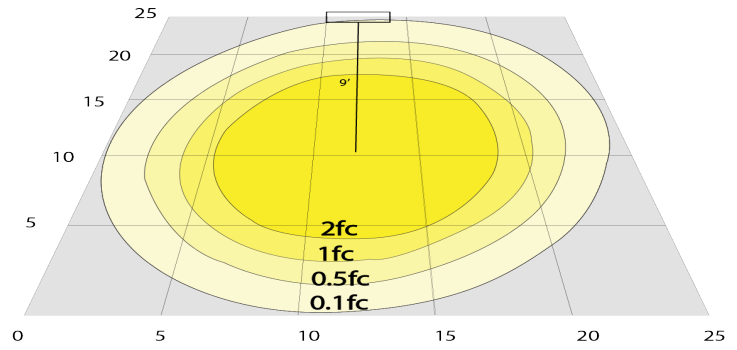

Phone: (877) 805-2252 | Fax: (877) 805-2252
www.westgatemfg.com

WG-Z7-2D-2Z

Photometrics: CRLC4-20W-MCT-SA-D

BUG Rating: B1-U1-G0

20W 5000K, Area 25" x 25" Mounting Height: 9'

Other Views:

Hazel

CRLC-EGN-20W-MCT-D