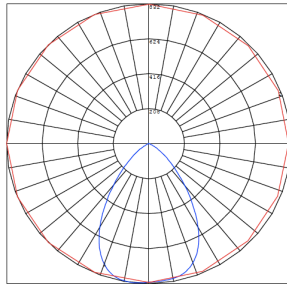

Phone: (877) 805-2252 | Fax: (877) 805-2252
www.westgatemfg.com

WG-Z7-2D-2Z

Photometrics: CRLC4-20W-MCT-SA-D

BUG Rating: B1-U1-G0

20W 5000K, Area 25" x 25" Mounting Height: 9'

Other Views:

Hazel

CRLC-EGN-20W-MCT-D