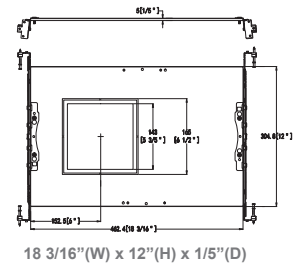

Accessory:

Factory-Installed Option: