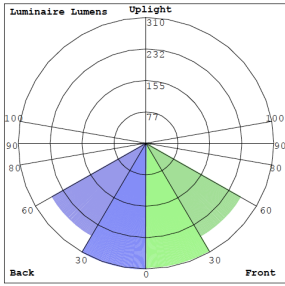

Phone: (877) 805-2252 | Fax: (877) 805-2252
www.westgatemfg.com

WG-Z7-2D-2Z

Photometrics: CRLC4-20W-MCT-SA-D

BUG Rating: B1-U1-G0

20W 5000K, Area 25" x 25" Mounting Height: 9'

Other Views:

Hazel

CRLC-EGN-20W-MCT-D