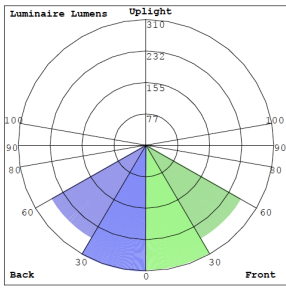

Phone: (877) 805-2252 | Fax: (877) 805-2252
www.westgatemfg.com

Photometrics: CRLC4-20W-MCT-SA-D

BUG Rating: B1-U1-G0

20W 5000K, Area 25' x 25' Mounting Height: 9'

Other Views:

Hazel

CRLC-EGN-20W-MCT-D

CRLC-TRM-4SA