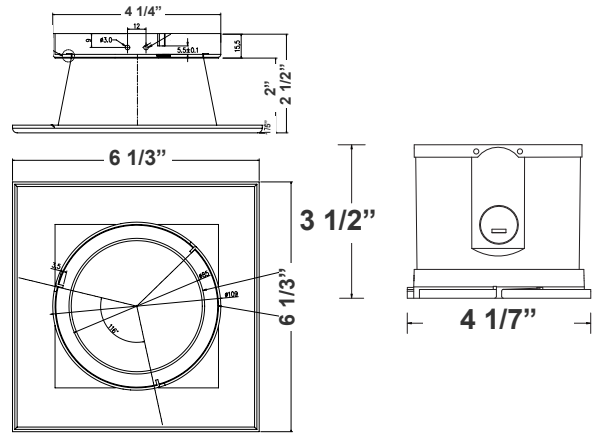

Note: _____ Type: _____

4" (H) X 6 1/3" (W)

Ideal for hotel, offices, retail outlets, restaurant, parking garages, conference room, education facilities and more.

Features

- 4" Haze & White Finish TRIM
- MCT: The switch is on the light engine
- Mounting Options: Recessed
- 5-Year Warranty
- Lifespan: 50,000 hrs.