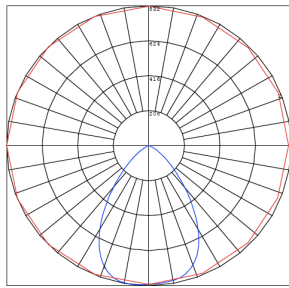

Phone: (877) 805-2252 | Fax: (877) 805-2252
www.westgatemfg.com

Photometrics: CRLC4-20W-MCT-SA-D

BUG Rating: B1-U1-G0

20W 5000K, Area 25' x 25' Mounting Height: 9'

Other Views:

Hazel

CRLC-EGN-20W-MCT-D

CRLC-TRM-4SA