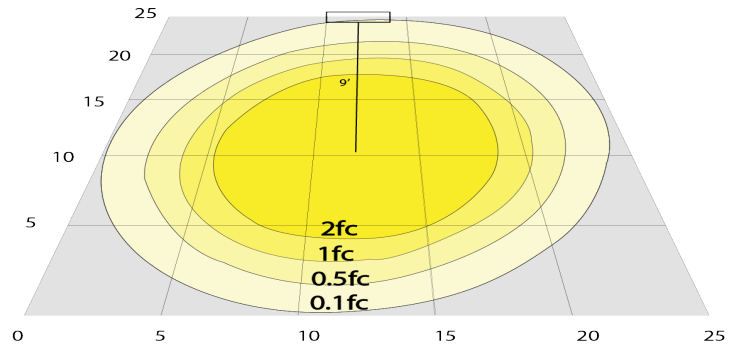

Phone: (877) 805-2252 | Fax: (877) 805-2252
www.westgatemfg.com

Photometrics: CRLC4-20W-MCT-SA-D

BUG Rating: B1-U1-G0

20W 5000K, Area 25' x 25' Mounting Height: 9'

Other Views:

Hazel

CRLC-EGN-20W-MCT-D

CRLC-TRM-4SA