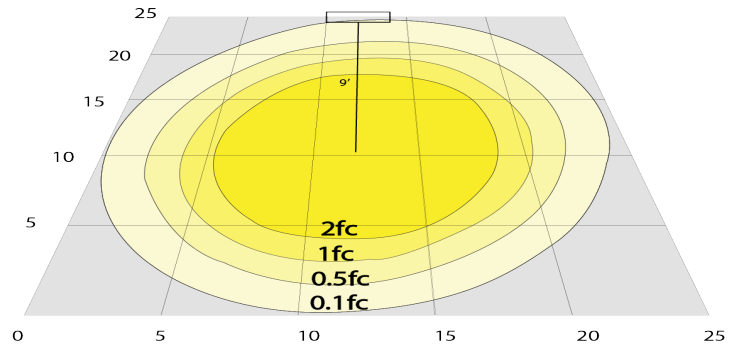

## Photometrics: CRLC4-20W-MCT-S-D

BUG Rating: B1-U1-G0

20W 5000K, Area 25" x 25" Mounting Height: 9'