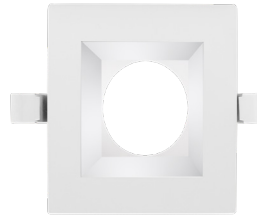

CRLC-TRM-4S-WH

=