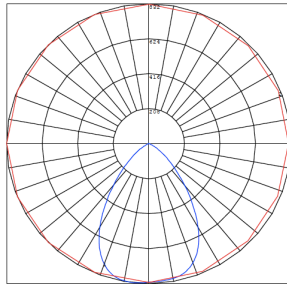

Photometrics: CRLC4-20W-MCT-S-D

BUG Rating: B1-U1-G0

20W 5000K, Area 25" x 25" Mounting Height: 9'