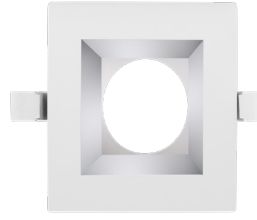

CRLC-TRM-4S

=