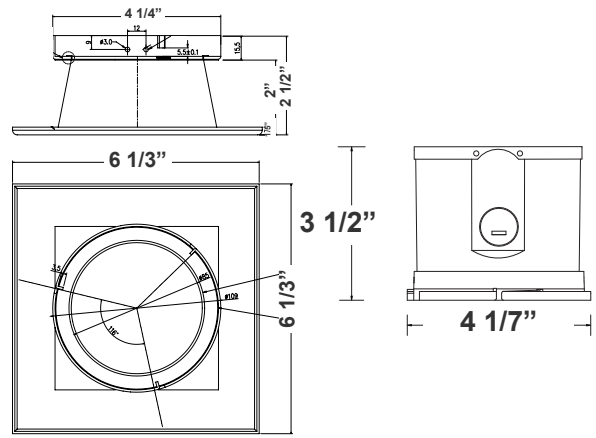

Project Name: \_\_\_\_\_

Note: \_\_\_\_\_ Type: \_\_\_\_\_

4" (H) X 6 1/3" (W)

Ideal for hotel, offices, retail outlets, restaurant, parking garages, conference room, education facilities and more.