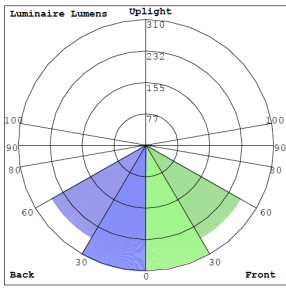

Phone: (877) 805-2252 | Fax: (877) 805-2252
www.westgatemfg.com

WG-Z7-2D-2Z

Photometrics: CRLC4-20W-MCT-S-D

BUG Rating: B1-U1-G0

20W 5000K, Area 25' x 25' Mounting Height: 9'

Other Views:

Hazel

CRLC-EGN-20W-MCT-D