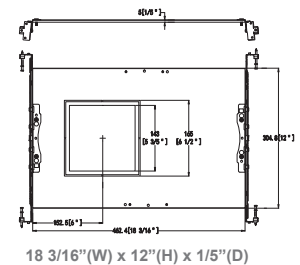

Accessory:

Factory-Installed Option: