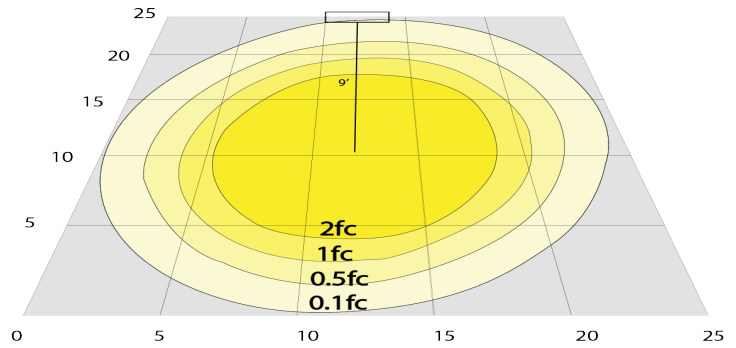

Phone: (877) 805-2252 | Fax: (877) 805-2252
www.westgatemfg.com

WG-Z7-2D-2Z

Photometrics: CRLC4-20W-MCT-S-D

BUG Rating: B1-U1-G0

20W 5000K, Area 25' x 25' Mounting Height: 9'

Other Views:

Hazel

CRLC-EGN-20W-MCT-D