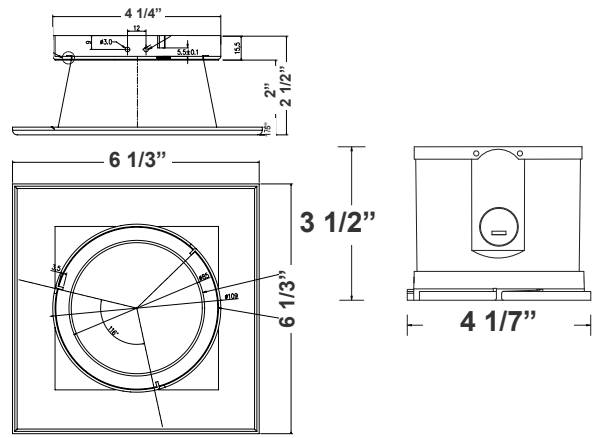

Note: _____ Type: _____

4" (H) X 6 1/3" (W)

Ideal for hotel, offices, retail outlets, restaurant, parking garages, conference room, education facilities and more.

Features

- 4" Haze & White Finish TRIM
- MCT: The switch is on the light engine
- Mounting Options: Recessed
- 5-Year Warranty
- Lifespan: 50,000 hrs.