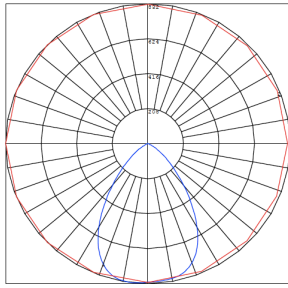

Phone: (877) 805-2252 | Fax: (877) 805-2252
www.westgatemfg.com

WG-Z7-2D-2Z

Photometrics: CRLC4-20W-MCT-S-D

BUG Rating: B1-U1-G0

20W 5000K, Area 25' x 25' Mounting Height: 9'

Other Views:

Hazel

CRLC-EGN-20W-MCT-D