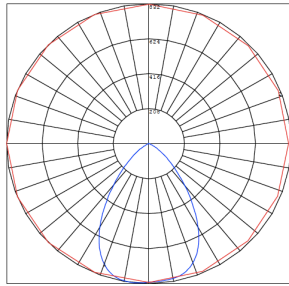

Phone: (877) 805-2252 | Fax: (877) 805-2252
www.westgatemfg.com

WG-Z7-2D-2Z

Photometrics: CRLC4-20W-MCT-S-D

BUG Rating: B1-U1-G0

20W 5000K, Area 25" x 25" Mounting Height: 9'

Other Views:

Hazel

CRLC-EGN-20W-MCT-D