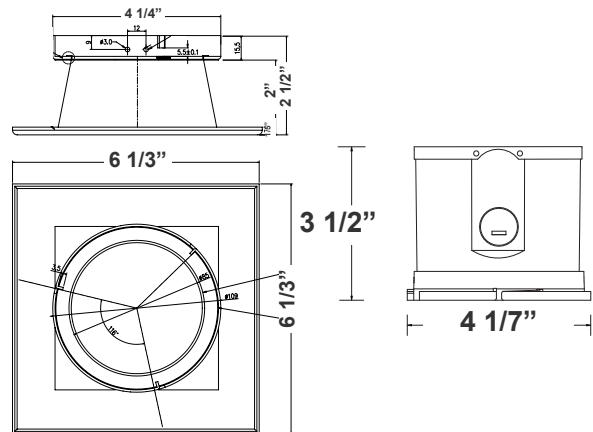

Project Name: _____

Note: _____

Type: _____

Selection:

4" (H) X 6 1/3" (W)

Ideal for hotel, offices, retail outlets, restaurant, parking garages, conference room, education facilities and more.

Features

- 4" Haze & White Finish TRIM
- MCT: The switch is on the light engine
- Mounting Options: Recessed
- 5-Year Warranty
- Lifespan: 50,000 hrs.