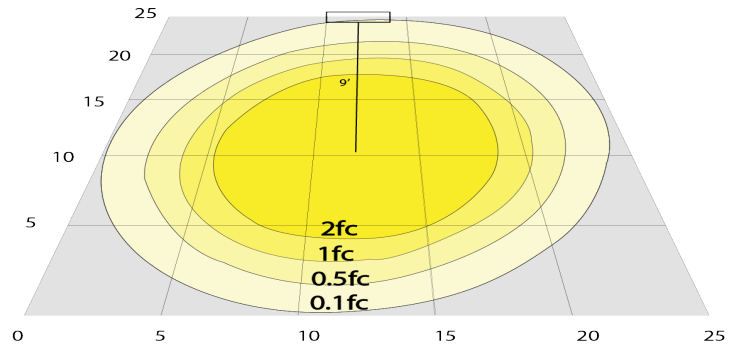

Phone: (877) 805-2252 | Fax: (877) 805-2252
www.westgatemfg.com

WG-Z7-2D-2Z

Photometrics: CRLC4-20W-MCT-S-D

BUG Rating: B1-U1-G0

20W 5000K, Area 25" x 25" Mounting Height: 9'

Other Views:

Hazel

CRLC-EGN-20W-MCT-D

CRLC-TRM-4S

CRLC4-20W-MCT-S-D

White

CRLC-EGN-20W-MCT-D

CRLC-TRM-4S-WH

CRLC4-20W-MCT-S-D-WH

Performance Table: CRLC4-20W-MCT-S-D

MODEL NO.	Wattage	Voltage	Lumens	Color Temp.	BUG Rating	LPW
CRLC4-20W-MCT-S-D	20W	120-277V	1720LM	3000K	B1-U1-G0	85
CRLC4-20W-MCT-S-D-WH				4000K		
				5000K		