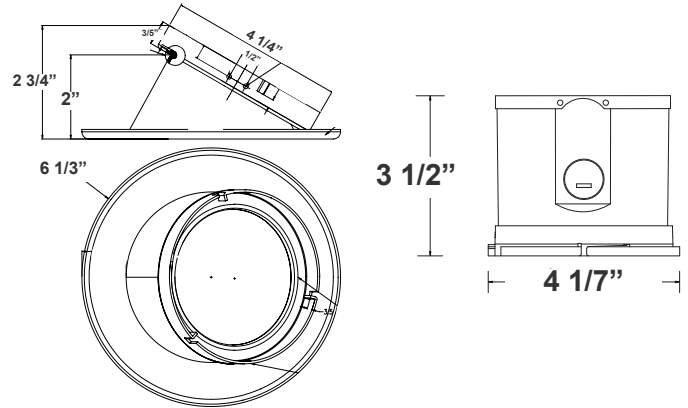

Note: _____

Type: _____

Selection:

Ideal for hotel, offices, retail outlets, restaurant, parking garages, conference room, education facilities and more.

2 3/4" (H) X 4 1/4" (W) X 6 1/3" (D)

Features

- 4" Haze & White Finish TRIM
- MCT: The switch is on the light engine
- Mounting Options: Recessed
- 5-Year Warranty
- Lifespan: 50,000 hrs.

Technical Specifications

Electrical:

- Voltage: 120-277VAC 50/60Hz
- Wattage: 20W
- Power factor: >0.90
- Efficacy: 85 LPW

Mechanical:

- 4" Haze & White Finish TRIM
- Mounting Options: Recessed
- Temperature Rating: Designed to operate in temperatures 113°F
- IC-Rated
- Suitable for Damp Locations
- 5-Year Warranty