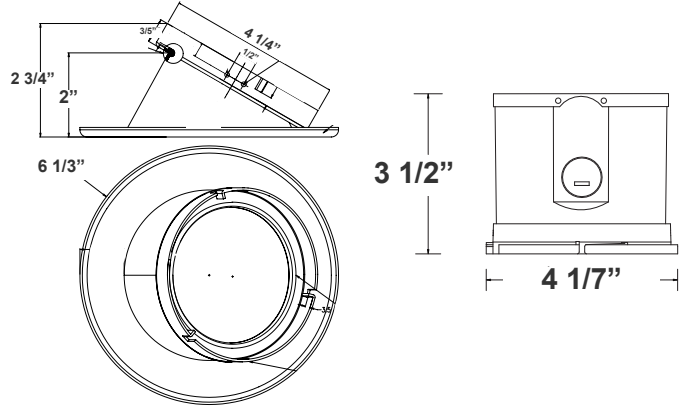

Note: _____ | Type: _____

Selection:

2 3/4" (H) X 4 1/4" (W) X 6 1/3" (D)

Ideal for hotel, offices, retail outlets, restaurant, parking garages, conference room, education facilities and more.

Features

- 4" Haze & White Finish TRIM
- MCT: The switch is on the light engine
- Mounting Options: Recessed
- 5-Year Warranty
- Lifespan: 50,000 hrs.

Technical Specifications

Electrical:

- Voltage: 120-277VAC 50/60Hz
- Wattage: 20W
- Power factor: >0.90
- Efficacy: 85 LPW

Mechanical:

- 4" Haze & White Finish TRIM
- Mounting Options: Recessed
- Temperature Rating: Designed to operate in temperatures 113°F
- No IC-Rated
- Suitable for Damp Locations
- 5-Year Warranty