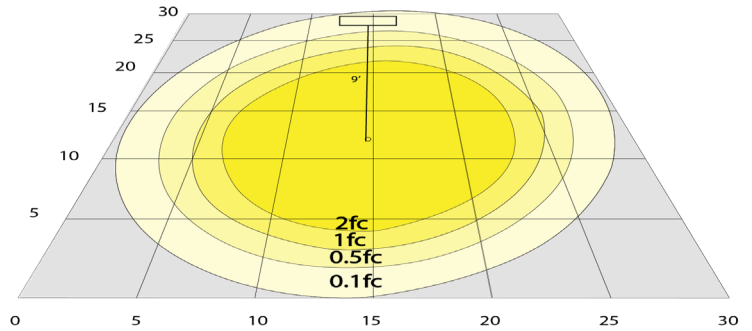

Phone: (877) 805-2252 | Fax: (877) 805-2252
www.westgatemfg.com

Photometrics: CRLC4-20W-MCT-A-D

BUG Rating: B1-U1-G0

20W 5000K, Area 30" x 30' Mounting Height: 9'

Other Views:

Hazel

CRLC-EGN-20W-MCT-D

CRLC-TRM-4A