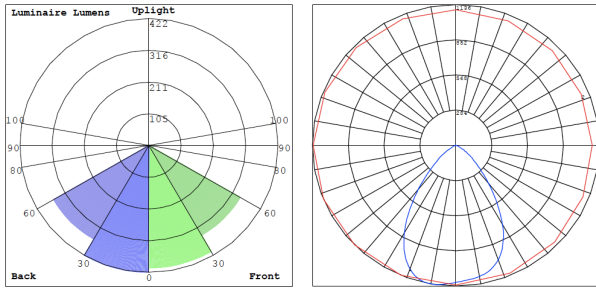

Phone: (877) 805-2252 | Fax: (877) 805-2252
www.westgatemfg.com

Photometrics: CRLC4-20W-MCT-A-D

BUG Rating: B1-U1-G0

20W 5000K, Area 30" x 30' Mounting Height: 9'

Other Views:

Hazel

CRLC-EGN-20W-MCT-D

CRLC-TRM-4A