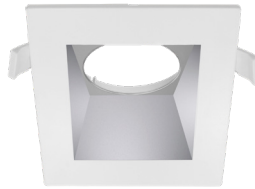

CRLC-TRM-4SA

=