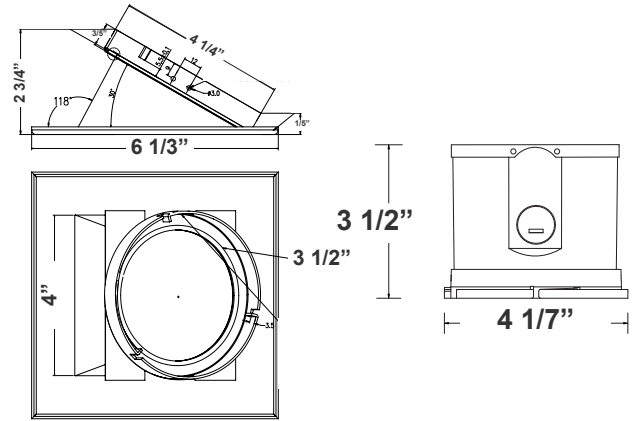

Project Name: _____

Note: _____ | Type: _____

6 1/4" (H) X 4" (W)

Ideal for hotel, offices, retail outlets, restaurant, parking garages, conference room, education facilities and more.

Features

- 4" Haze & White Finish TRIM
- MCT: The switch is on the light engine
- Mounting Options: Recessed
- 5-Year Warranty
- Lifespan: 50,000 hrs.