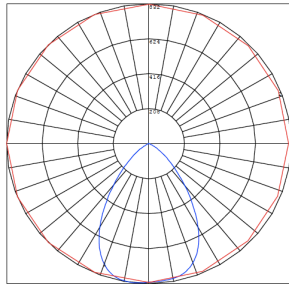

Phone: (877) 805-2252 | Fax: (877) 805-2252
www.westgatemfg.com

WG-Z7-2D-2Z

Photometrics: CRLC4-15W-MCT-SA-D

BUG Rating: B1-U1-G0

15W 5000K, Area 25' x 25' Mounting Height: 9'

Other Views:

Hazel

CRLC-EGN-15W-MCT-D