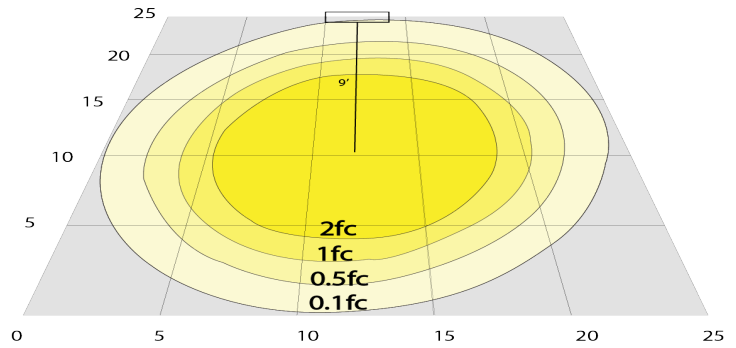

Phone: (877) 805-2252 | Fax: (877) 805-2252
www.westgatemfg.com

WG-Z7-2D-2Z

Photometrics: CRLC4-15W-MCT-SA-D

BUG Rating: B1-U1-G0

15W 5000K, Area 25' x 25' Mounting Height: 9'

Other Views:

Hazel

CRLC-EGN-15W-MCT-D