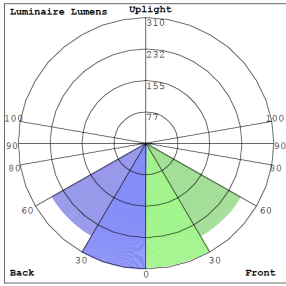

Phone: (877) 805-2252 | Fax: (877) 805-2252
www.westgatemfg.com

WG-Z7-2D-2Z

Photometrics: CRLC4-15W-MCT-SA-D

BUG Rating: B1-U1-G0

15W 5000K, Area 25' x 25' Mounting Height: 9'

Other Views:

Hazel

CRLC-EGN-15W-MCT-D