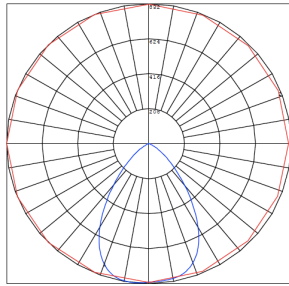

Other Models:

- 20W | 1720LM | CRLC4-20W-MCT-SA-D
- 20W | 1720LM | CRLC4-20W-MCT-SA-D-WH

Phone: (877) 805-2252 | Fax: (877) 805-2252
www.westgatemfg.com

WG-Z7-2D-2Z

Photometrics: CRLC4-15W-MCT-SA-D

BUG Rating: B1-U1-G0