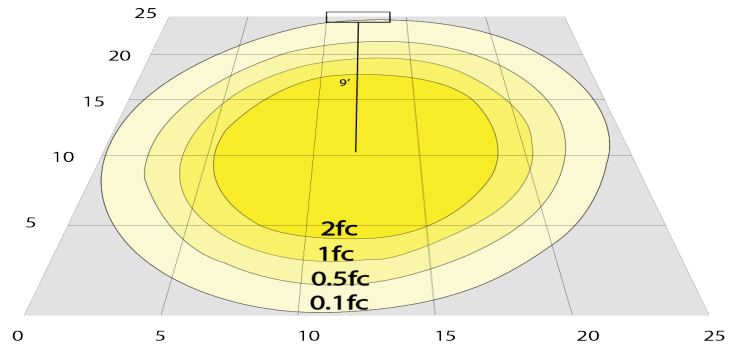

Photometrics: CRLC4-15W-MCT-SA-D