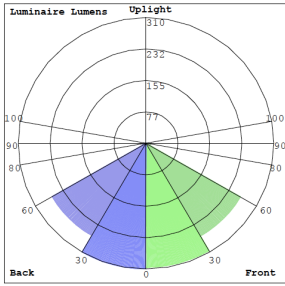

Photometrics: CRLC4-15W-MCT-SA-D

BUG Rating: B1-U1-G0

15W 5000K, Area 25" x 25" Mounting Height: 9'