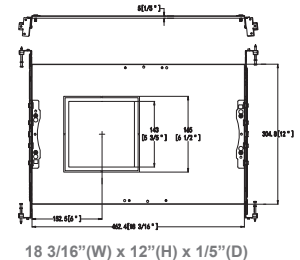

Accessory:

Factory-Installed Option: