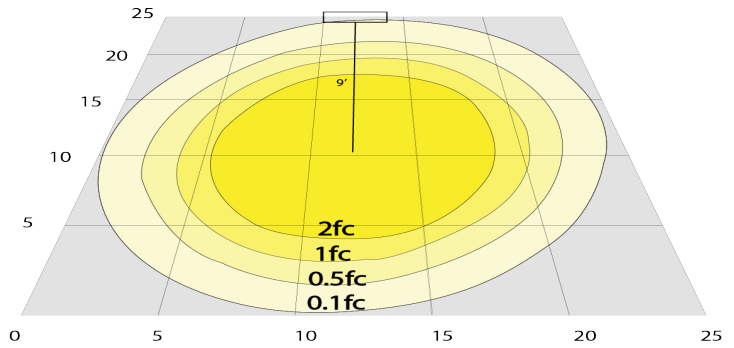

Phone: (877) 805-2252 | Fax: (877) 805-2252
www.westgatemfg.com

WG-Z7-2D-2Z

Photometrics: CRLC4-15W-MCT-SA-D

BUG Rating: B1-U1-G0

15W 5000K, Area 25" x 25" Mounting Height: 9'

Other Views:

Hazel

CRLC-EGN-15W-MCT-D