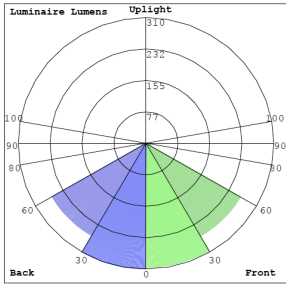

Phone: (877) 805-2252 | Fax: (877) 805-2252
www.westgatemfg.com

WG-Z7-2D-2Z

Photometrics: CRLC4-15W-MCT-SA-D

BUG Rating: B1-U1-G0

15W 5000K, Area 25" x 25" Mounting Height: 9'

Other Views:

Hazel

CRLC-EGN-15W-MCT-D