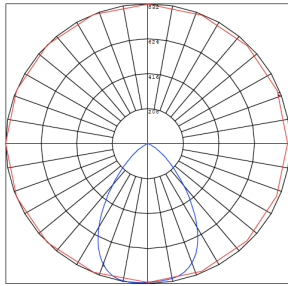

Phone: (877) 805-2252 | Fax: (877) 805-2252
www.westgatemfg.com

WG-Z7-2D-2Z

Photometrics: CRLC4-15W-MCT-SA-D

BUG Rating: B1-U1-G0

15W 5000K, Area 25" x 25" Mounting Height: 9'

Other Views:

Hazel

CRLC-EGN-15W-MCT-D