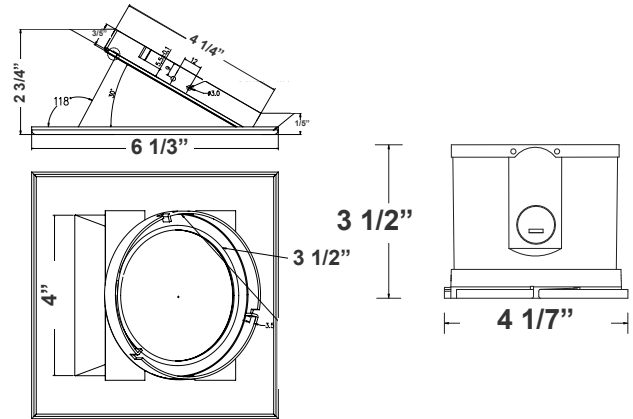

Project Name: _____

Note: _____ | Type: _____

6 1/4" (H) X 4" (W)

Ideal for hotel, offices, retail outlets, restaurant, parking garages, conference room, education facilities and more.

Features

- 4" Haze & White Finish TRIM
- MCT: The switch is on the light engine
- Mounting Options: Recessed
- 5-Year Warranty
- Lifespan: 50,000 hrs.