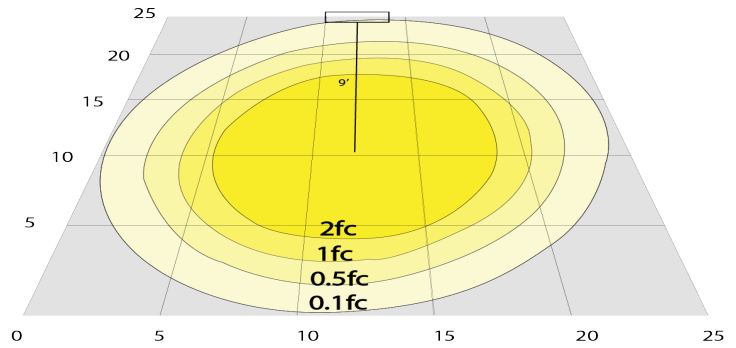

Phone: (877) 805-2252 | Fax: (877) 805-2252
www.westgatemfg.com

Photometrics: CRLC4-15W-MCT-SA-D

BUG Rating: B1-U1-G0

15W 5000K, Area 25" x 25" Mounting Height: 9'

Other Views:

Hazel

CRLC-EGN-15W-MCT-D

CRLC-TRM-4SA