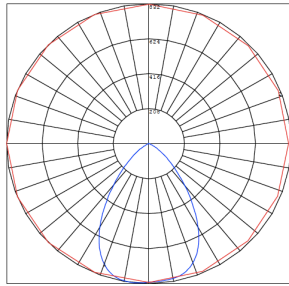

Phone: (877) 805-2252 | Fax: (877) 805-2252
www.westgatemfg.com

Photometrics: CRLC4-15W-MCT-SA-D

BUG Rating: B1-U1-G0

15W 5000K, Area 25" x 25" Mounting Height: 9'

Other Views:

Hazel

CRLC-EGN-15W-MCT-D

CRLC-TRM-4SA