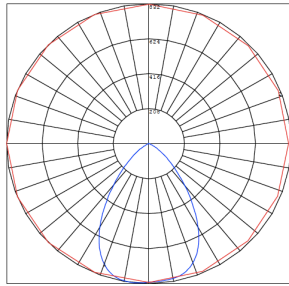

Phone: (877) 805-2252 | Fax: (877) 805-2252
www.westgatemfg.com

WG-Z7-2D-2Z

Photometrics: CRLC4-15W-MCT-S-D

BUG Rating: B1-U1-G0

15W 5000K, Area 25" x 25" Mounting Height: 9'

Other Views:

Hazel

CRLC-EGN-15W-MCT-D