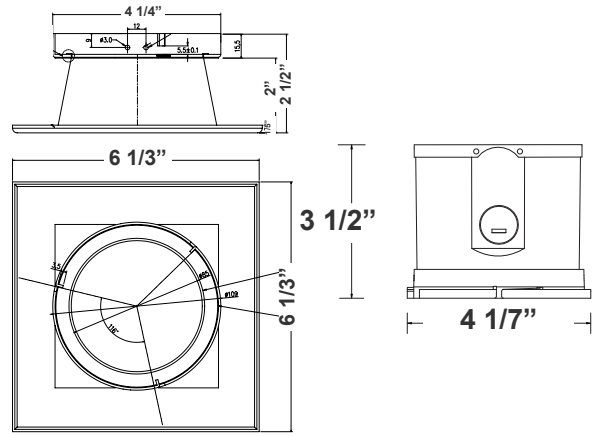

Note: _____ Type: _____

4" (H) X 6 1/3" (W)

Ideal for hotel, offices, retail outlets, restaurant, parking garages, conference room, education facilities and more.

Features

- 4" Haze & White Finish TRIM
- MCT: The switch is on the light engine
- Mounting Options: Recessed
- 5-Year Warranty
- Lifespan: 50,000 hrs.