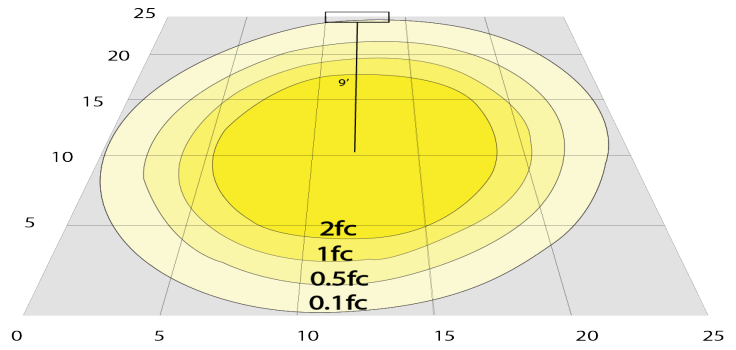

Phone: (877) 805-2252 | Fax: (877) 805-2252
www.westgatemfg.com

WG-Z7-2D-2Z

Photometrics: CRLC4-15W-MCT-S-D

BUG Rating: B1-U1-G0

15W 5000K, Area 25" x 25" Mounting Height: 9'

Other Views:

Hazel

CRLC-EGN-15W-MCT-D