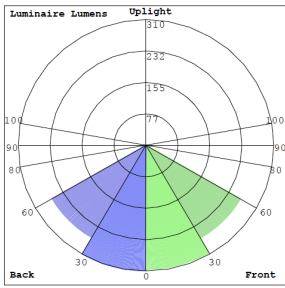

Phone: (877) 805-2252 | Fax: (877) 805-2252
www.westgatemfg.com

Photometrics: CRLC4-15W-MCT-S-D

BUG Rating: B1-U1-G0

15W 5000K, Area 25" x 25" Mounting Height: 9'

Other Views:

Hazel

CRLC-EGN-15W-MCT-D

+