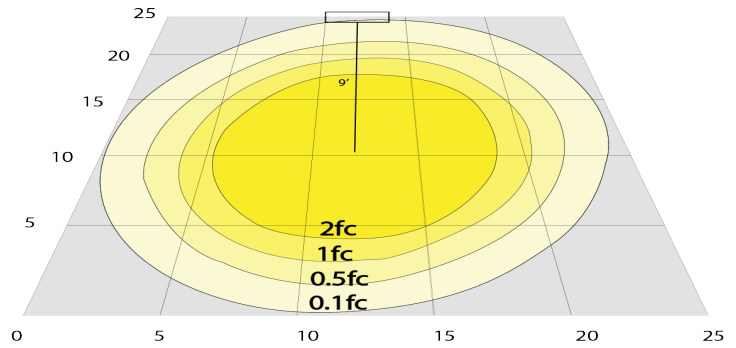

Phone: (877) 805-2252 | Fax: (877) 805-2252
www.westgatemfg.com

Photometrics: CRLC4-15W-MCT-S-D

BUG Rating: B1-U1-G0

15W 5000K, Area 25" x 25" Mounting Height: 9'

Other Views:

Hazel

CRLC-EGN-15W-MCT-D

+