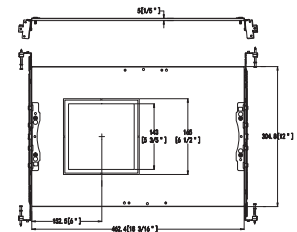

Sample Ordering

Model **Watt** **Shape** **Dimming** **Housing**
 CRLC4 - 15W - MCT - S - D -
 Blank
 WH = WHITE

Accessory:

Blank = No Option For Accessories
 CRLCS-46-RIBH-JB = CRLC Square Mounting Plate With Brackets And J-Box 4/6 in

Factory-Installed Option:

Blank = No Option For Accessories
 OPT-EM-CRLC = EXTERNAL EMERGENCY BACK UP BATTERY

Accessory:

CRLCS-46-RIBH-JB
 CRLC Square Mounting Plate With Brackets And J-Box 4/6 in

18 3/16" (W) x 12" (H) x 1/5" (D)