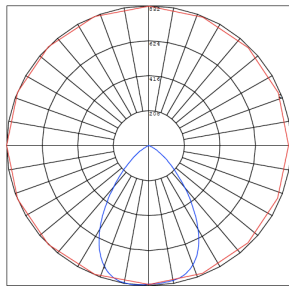

Phone: (877) 805-2252 | Fax: (877) 805-2252
www.westgatemfg.com

Photometrics: CRLC4-15W-MCT-S-D

BUG Rating: B1-U1-G0

15W 5000K, Area 25" x 25" Mounting Height: 9'

Other Views:

Hazel

CRLC-EGN-15W-MCT-D

+