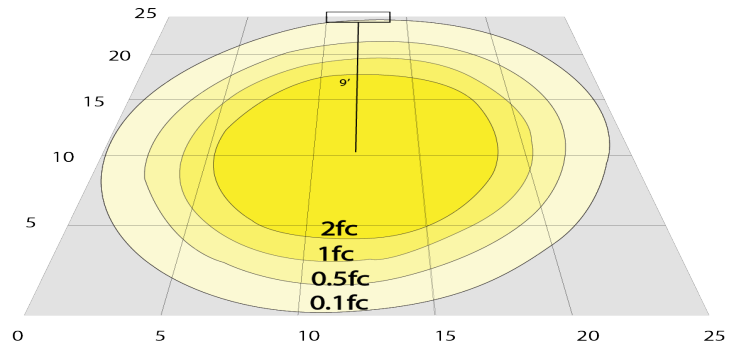

Phone: (877) 805-2252 | Fax: (877) 805-2252
www.westgatemfg.com

WG-Z7-2D-2Z

Photometrics: CRLC4-15W-MCT-S-D

BUG Rating: B1-U1-G0

15W 5000K, Area 25" x 25" Mounting Height: 9'

Other Views:

Hazel

CRLC-EGN-15W-MCT-D