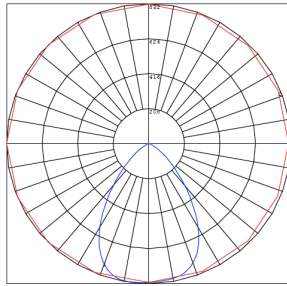

Phone: (877) 805-2252 | Fax: (877) 805-2252
www.westgatemfg.com

WG-Z7-2D-2Z

Photometrics: CRLC4-15W-MCT-S-D

BUG Rating: B1-U1-G0

15W 5000K, Area 25" x 25" Mounting Height: 9'

Other Views:

Hazel

CRLC-EGN-15W-MCT-D