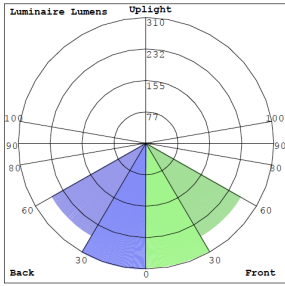

Phone: (877) 805-2252 | Fax: (877) 805-2252
www.westgatemfg.com

WG-Z7-2D-2Z

Photometrics: CRLC4-15W-MCT-S-D

BUG Rating: B1-U1-G0

15W 5000K, Area 25" x 25" Mounting Height: 9'

Other Views:

Hazel

CRLC-EGN-15W-MCT-D