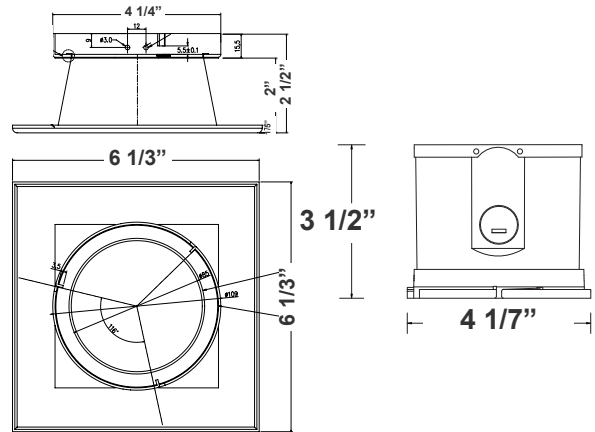

Customer Name: _____

Project Name: _____

Note: _____

Type: _____

4" (H) X 6 1/3" (W)

Features

- 4" Haze & White Finish TRIM
- MCT: The switch is on the light engine
- Mounting Options: Recessed
- 5-Year Warranty
- Lifespan: 50,000 hrs.