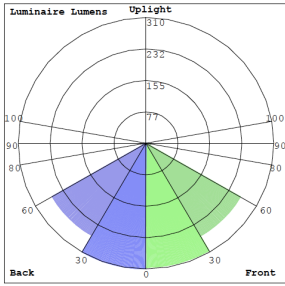

Photometrics: CRLC4-15W-MCT-A-D

BUG Rating: B1-U1-G0