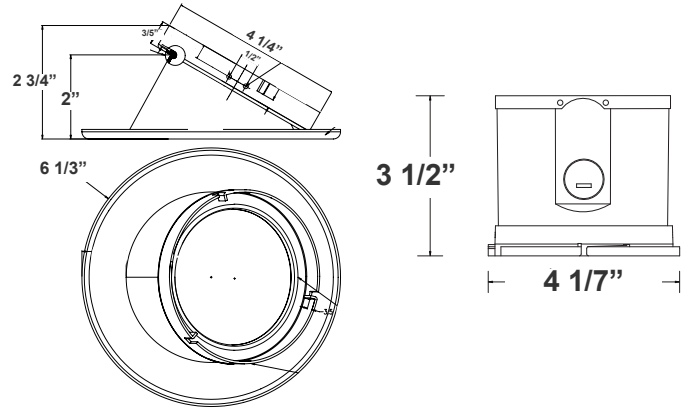

Note: _____

Type: _____

Selection:

Ideal for hotel, offices, retail outlets, restaurant, parking garages, conference room, education facilities and more.

2 3/4" (H) X 4 1/4" (W) X 6 1/3" (D)

Features

- 4" Haze & White Finish TRIM
- MCT: The switch is on the light engine
- Mounting Options: Recessed
- 5-Year Warranty
- Lifespan: 50,000 hrs.

Technical Specifications

Electrical:

- Voltage: 120-277VAC 50/60Hz
- Wattage: 15W
- Power factor: >0.90
- Efficacy: 85 LPW

Mechanical:

- 4" Haze & White Finish TRIM
- Mounting Options: Recessed
- Temperature Rating: Designed to operate in temperatures 113°F
- No IC-Rated
- Suitable for Damp Locations
- 5-Year Warranty