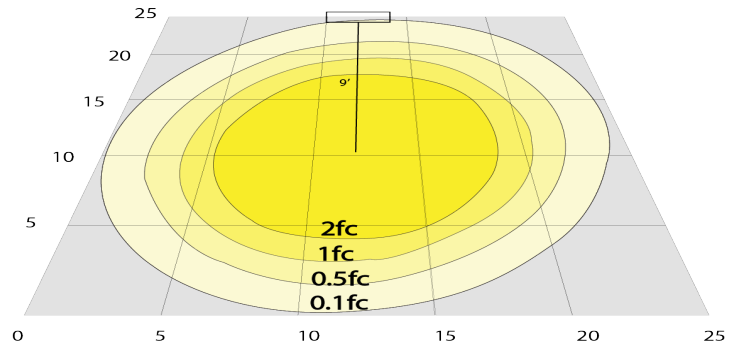

Phone: (877) 805-2252 | Fax: (877) 805-2252
www.westgatemfg.com

WG-Z7-2D-2Z

Photometrics: CRLC4-15W-MCT-A-D

BUG Rating: B1-U1-G0

15W 5000K, Area 25" x 25" Mounting Height: 9'

Other Views:

Hazel

CRLC-EGN-15W-MCT-D

CRLC-TRM-4A

CRLC4-15W-MCT-A-D

White

CRLC-EGN-15W-MCT-D

CRLC-TRM-4A-WH

CRLC4-15W-MCT-A-D-WH

Performance Table: CRLC4-15W-MCT-A-D

MODEL NO.	Wattage	Voltage	Lumens	Color Temp.	BUG Rating	LPW
CRLC4-15W-MCT-A-D	15W	120-277V	1275LM	3000K	B1-U1-G0	85
CRLC4-15W-MCT-A-D-WH				4000K		
				5000K		