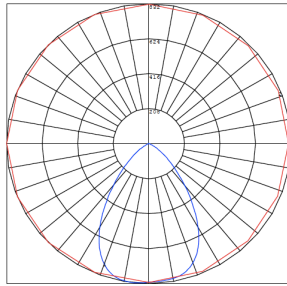

Phone: (877) 805-2252 | Fax: (877) 805-2252
www.westgatemfg.com

WG-Z7-2D-2Z

Photometrics: CRLC4-15W-MCT-A-D

BUG Rating: B1-U1-G0

15W 5000K, Area 25" x 25" Mounting Height: 9'

Other Views:

Hazel

CRLC-EGN-15W-MCT-D