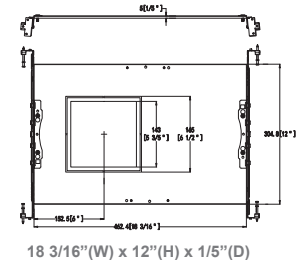

Accessory:

Factory-Installed Option: