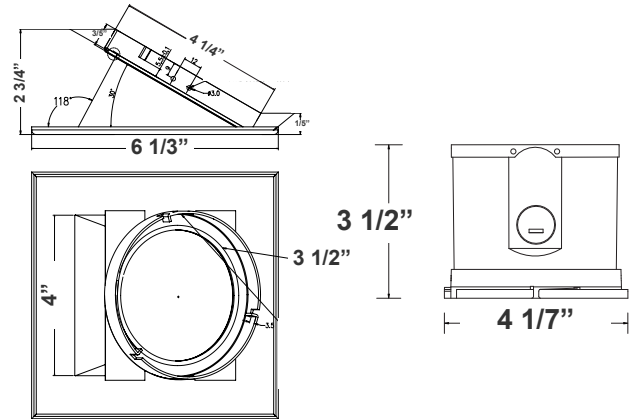

Note: _____

Type: _____

Selection:

6 1/4" (H) X 4" (W)

Ideal for hotel, offices, retail outlets, restaurant, parking garages, conference room, education facilities and more.

Features

- 4" Haze & White Finish TRIM
- MCT: The switch is on the light engine
- Mounting Options: Recessed
- 5-Year Warranty
- Lifespan: 50,000 hrs.