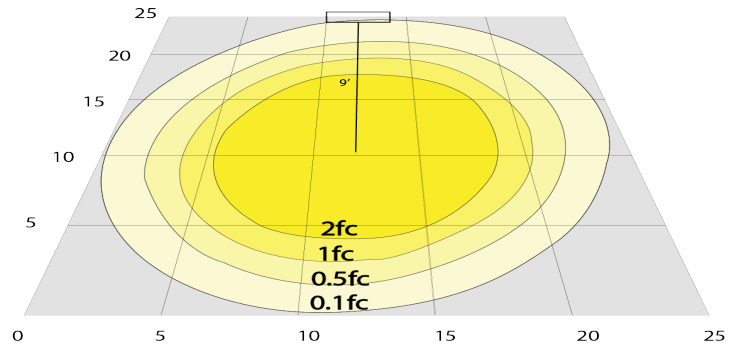

Photometrics: CRLC4-15W-MCT-SA-D