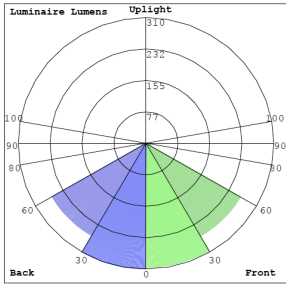

Other Models:

- 20W | 1720LM | CRLC4-20W-50K-SA-D
- 20W | 1720LM | CRLC4-20W-50K-SA-D-WH

Phone: (877) 805-2252 | Fax: (877) 805-2252
www.westgatemfg.com

Photometrics: CRLC4-15W-MCT-SA-D

BUG Rating: B1-U1-G0