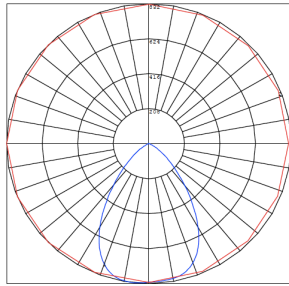

Other Models:

- 20W | 1720LM | CRLC4-20W-50K-SA-D
- 20W | 1720LM | CRLC4-20W-50K-SA-D-WH

Phone: (877) 805-2252 | Fax: (877) 805-2252
www.westgatemfg.com

Photometrics: CRLC4-15W-MCT-SA-D

BUG Rating: B1-U1-G0