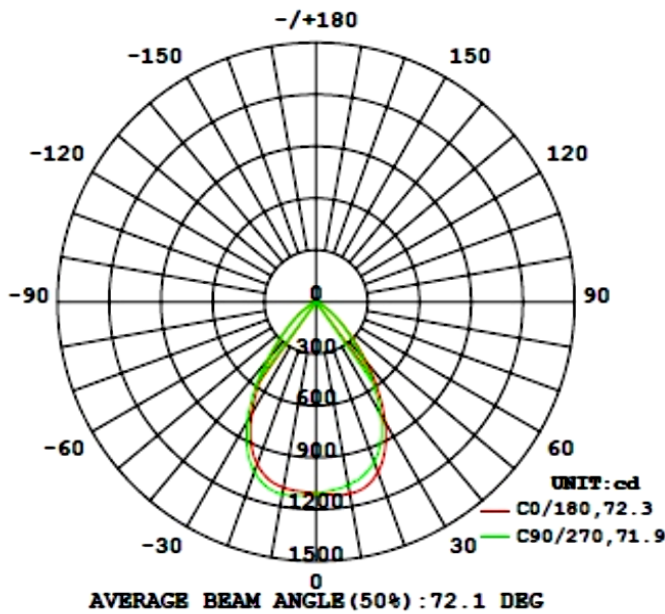

8" LED COMMERCIAL RECESSED LIGHT

PHOTOMETRY CHART:

MODEL	WATTS	VOLTAGE	LUMENS	COLOR TEMP	FINISH
CRLC8-20W-30K-D	20W	120~277VAC	1600LM	3000K	HAZE
CRLC8-20W-40K-D	20W	120~277VAC	1640LM	4000K	HAZE
CRLC8-20W-50K-D	20W	120~277VAC	1720LM	5000K	HAZE
CRLC8-20W-MCT-D	20W	120~277VAC	1720LM	MCT	HAZE
CRLC8-20W-30K-D-WH	20W	120~277VAC	1600LM	3000K	WHITE
CRLC8-20W-40K-D-WH	20W	120~277VAC	1640LM	4000K	WHITE
CRLC8-20W-50K-D-WH	20W	120~277VAC	1720LM	5000K	WHITE
CRLC8-20W-MCT-D-WH	20W	120~277VAC	1720LM	MCT	WHITE