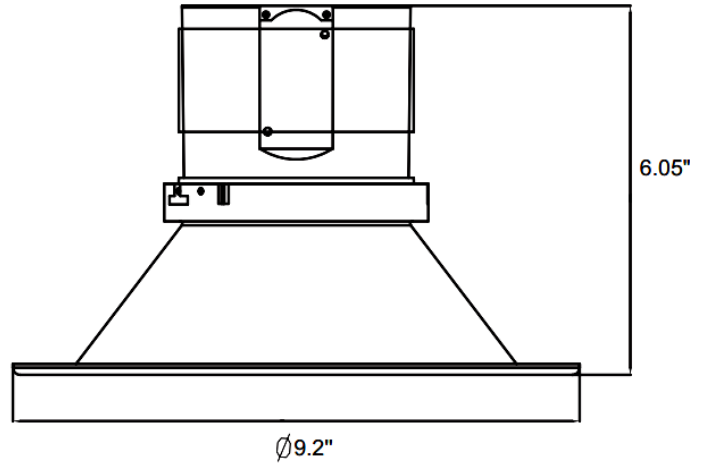

JOB NAME: _____

DATE: _____

TYPE: _____

DIMENSIONS:

- CRLC8-20W-30K-D CRLC8-20W-30K-D-WH
- CRLC8-20W-40K-D CRLC8-20W-40K-D-WH
- CRLC8-20W-50K-D CRLC8-20W-50K-D-WH
- CRLC8-20W-MCT-D CRLC8-20W-MCT-D-WH

8" LED COMMERCIAL RECESSED LIGHT