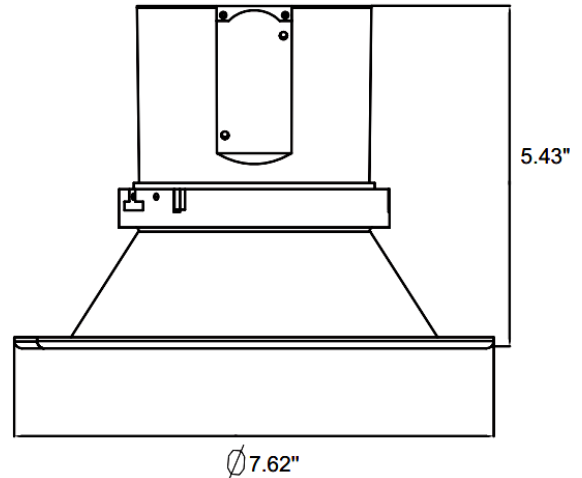

DIMENSIONS:

MODEL	WATTS	VOLTAGE	LUMENS	COLOR TEMP	FINISH
CRLC6-20W-30K-S-D	20W	120~277VAC	1600LM	3000K	HAZE
CRLC6-20W-40K-S-D	20W	120~277VAC	1640LM	4000K	HAZE
CRLC6-20W-50K-S-D	20W	120~277VAC	1720LM	5000K	HAZE
CRLC6-20W-MCT-S-D	20W	120~277VAC	1720LM	MCT	HAZE
CRLC6-20W-30K-S-D-WH	20W	120~277VAC	1600LM	3000K	WHITE
CRLC6-20W-40K-S-D-WH	20W	120~277VAC	1640LM	4000K	WHITE
CRLC6-20W-50K-S-D-WH	20W	120~277VAC	1720LM	5000K	WHITE
CRLC6-20W-MCT-S-D-WH	20W	120~277VAC	1720LM	MCT	WHITE

LIGHTING SPECIFICATIONS:

- Dimming: 0~10V Dimmable
- Recommended Dimmers: DVTV(LUTRON),IP710(LEVITON)
- Total lumens: 1600~1720LM
- Color temperature: 5000K/4000K/3000K & MCT: 3000K/4000K/5000K
- Color rendering index: >80

WARRANTY: 5 years