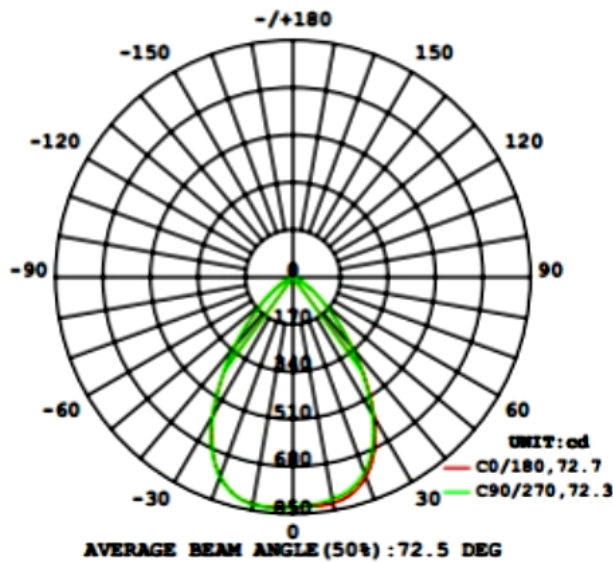

6" LED COMMERCIAL RECESSED LIGHT

PHOTOMETRY CHART:

MODEL	WATTS	VOLTAGE	LUMENS	COLOR TEMP	FINISH
CRLC6-20W-30K-S-D	20W	120~277VAC	1600LM	3000K	HAZE
CRLC6-20W-40K-S-D	20W	120~277VAC	1640LM	4000K	HAZE
CRLC6-20W-50K-S-D	20W	120~277VAC	1720LM	5000K	HAZE
CRLC6-20W-MCT-S-D	20W	120~277VAC	1720LM	MCT	HAZE
CRLC6-20W-30K-S-D-WH	20W	120~277VAC	1600LM	3000K	WHITE
CRLC6-20W-40K-S-D-WH	20W	120~277VAC	1640LM	4000K	WHITE
CRLC6-20W-50K-S-D-WH	20W	120~277VAC	1720LM	5000K	WHITE
CRLC6-20W-MCT-S-D-WH	20W	120~277VAC	1720LM	MCT	WHITE