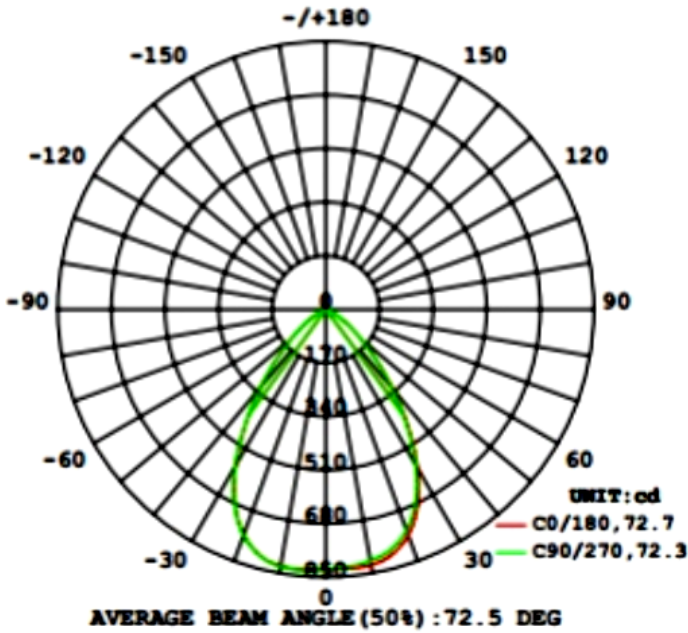

JOB NAME: _____

DATE: _____

TYPE: _____

- CRLC6-20W-30K-A-D CRLC6-20W-30K-A-D-WH
- CRLC6-20W-40K-A-D CRLC6-20W-40K-A-D-WH
- CRLC6-20W-50K-A-D CRLC6-20W-50K-A-D-WH

6" LED COMMERCIAL RECESSED LIGHT

PHOTOMETRY CHART: