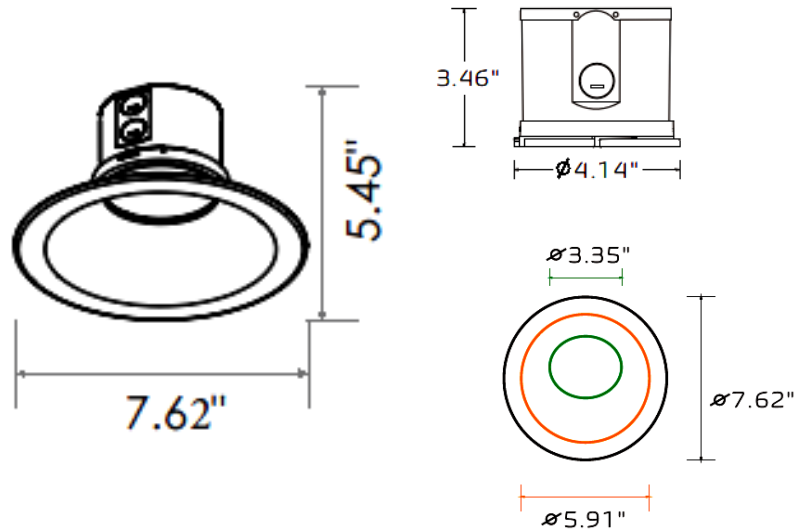

DIMENSIONS:

- CRLC6-20W-30K-A-D CRLC6-20W-30K-A-D-WH
- CRLC6-20W-40K-A-D CRLC6-20W-40K-A-D-WH
- CRLC6-20W-50K-A-D CRLC6-20W-50K-A-D-WH

6" LED COMMERCIAL RECESSED LIGHT

Ideal for hotel, offices, retail outlets, restaurant, parking garages, conference room, education facilities and more.

ELECTRICAL SPECIFICATIONS:

- Voltage: 120-277VAC 50/60Hz
- Wattage: 20W
- Power factor: >0.90
- Efficacy: 80~85LM/W

HOUSING SPECIFICATIONS:

- 6" Haze & White Finish TRIM
- Mounting Options: Recessed
- Temperature Rating: Designed to operate in temperatures 113°F
- No IC-Rated
- Lifespan: 50,000 hrs.
- Suitable for Damp Locations

JOB NAME: _____

DATE: _____

TYPE: _____

- CRLC6-20W-30K-A-D CRLC6-20W-30K-A-D-WH
- CRLC6-20W-40K-A-D CRLC6-20W-40K-A-D-WH
- CRLC6-20W-50K-A-D CRLC6-20W-50K-A-D-WH

6" LED COMMERCIAL RECESSED LIGHT

PHOTOMETRY CHART: