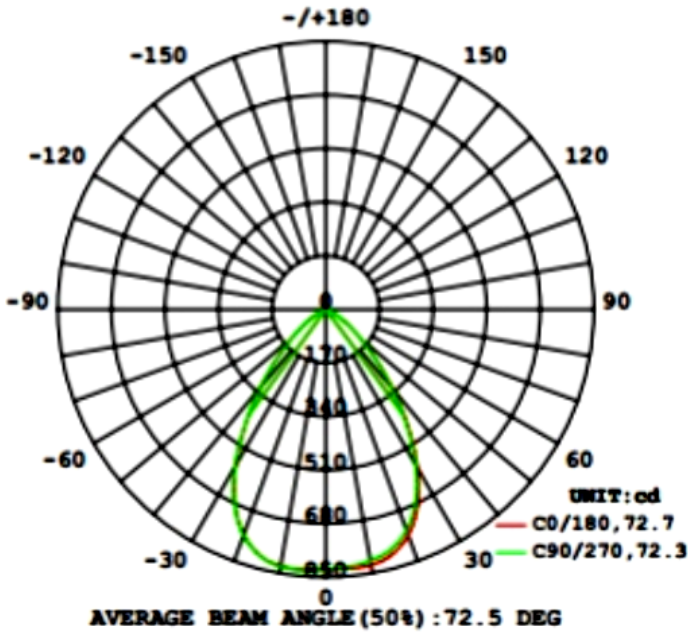

6" LED COMMERCIAL RECESSED LIGHT

PHOTOMETRY CHART:

MODEL	WATT _S	VOLTAGE	LUMENS	COLOR TEMP	FINISH
CRLC6-20W-30K-A-D	20W	120~277VAC	1600LM	3000K	HAZE
CRLC6-20W-40K-A-D	20W	120~277VAC	1640LM	4000K	HAZE
CRLC6-20W-50K-A-D	20W	120~277VAC	1720LM	5000K	HAZE
CRLC6-20W-MCT-A-D	20W	120~277VAC	1720LM	MCT	HAZE
CRLC6-20W-30K-A-D-WH	20W	120~277VAC	1600LM	3000K	WHITE
CRLC6-20W-40K-A-D-WH	20W	120~277VAC	1640LM	4000K	WHITE
CRLC6-20W-50K-A-D-WH	20W	120~277VAC	1720LM	5000K	WHITE
CRLC6-20W-MCT-A-D-WH	20W	120~277VAC	1720LM	MCT	WHITE