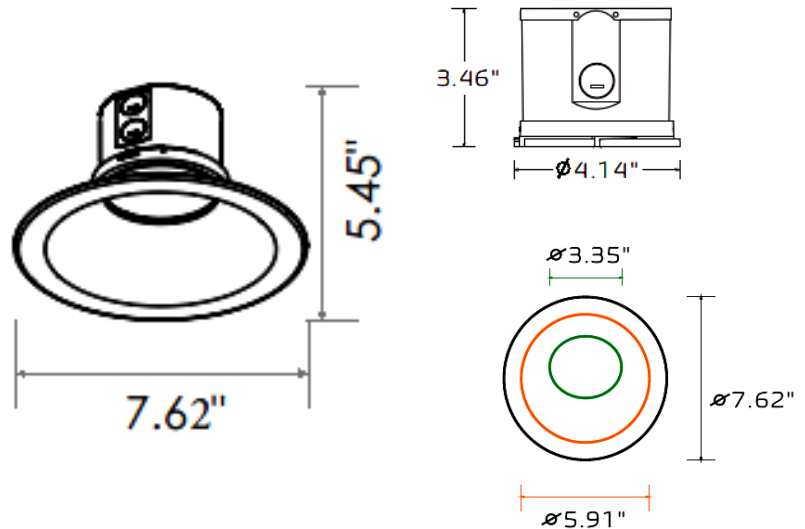

DIMENSIONS:

- CRLC6-20W-30K-A-D CRLC6-20W-30K-A-D-WH
- CRLC6-20W-40K-A-D CRLC6-20W-40K-A-D-WH
- CRLC6-20W-50K-A-D CRLC6-20W-50K-A-D-WH
- CRLC6-20W-MCT-A-D CRLC6-20W-MCT-A-D-WH

6" LED COMMERCIAL RECESSED LIGHT

Ideal for hotel, offices, retail outlets, restaurant, parking garages, conference room, education facilities and more.

ELECTRICAL SPECIFICATIONS:

- Voltage: 120-277VAC 50/60Hz
- Wattage: 20W
- Power factor: >0.90
- Efficacy: 80~85LM/W