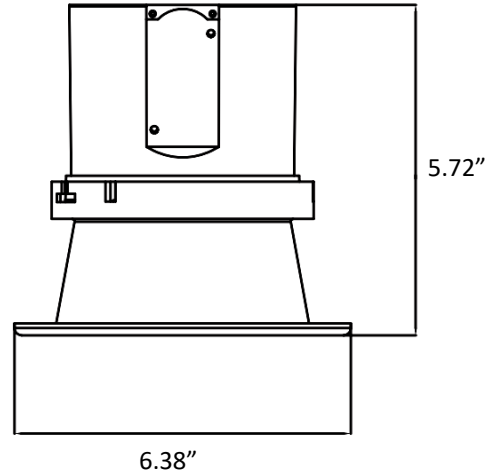

JOB NAME: _____

DATE: _____

TYPE: _____

DIMENSIONS:

- CRLC4-15W-30K-SA-D CRLC4-15W-30K-SA-D-WH
- CRLC4-15W-40K-SA-D CRLC4-15W-40K-SA-D-WH
- CRLC4-15W-50K-SA-D CRLC4-15W-50K-SA-D-WH
- CRLC4-15W-MCT-SA-D CRLC4-15W-MCT-SA-D-WH

4" LED COMMERCIAL RECESSED LIGHT

Ideal for hotel, offices, retail outlets, restaurant, parking garages, conference room, education facilities and more.

ELECTRICAL SPECIFICATIONS:

- Voltage: 120-277VAC 50/60Hz
- Wattage: 15W
- Power factor: >0.90
- Efficacy: 80~85LM/W