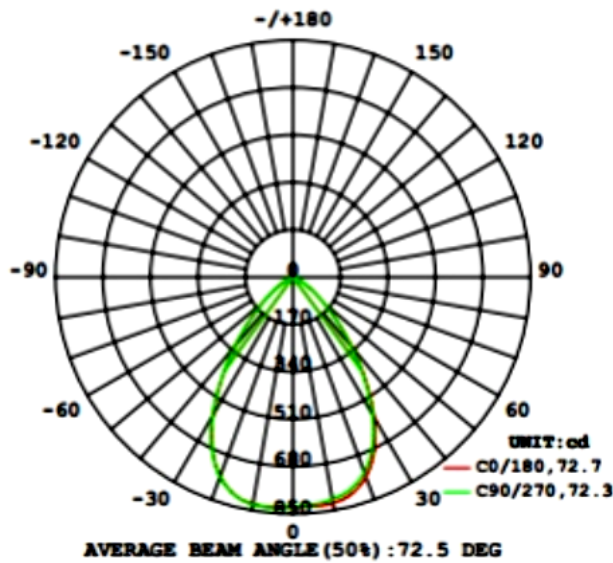

4" LED COMMERCIAL RECESSED LIGHT

PHOTOMETRY CHART:

MODEL	WATTS	VOLTAGE	LUMENS	COLOR TEMP	FINISH
CRLC4-15W-30K-SA-D	15W	120~277VAC	1200LM	3000K	HAZE
CRLC4-15W-40K-SA-D	15W	120~277VAC	1245LM	4000K	HAZE
CRLC4-15W-50K-SA-D	15W	120~277VAC	1275LM	5000K	HAZE
CRLC4-15W-MCT-SA-D	15W	120~277VAC	1275LM	MCT	HAZE
CRLC4-15W-30K-SA-D-WH	15W	120~277VAC	1200LM	3000K	WHITE
CRLC4-15W-40K-SA-D-WH	15W	120~277VAC	1245LM	4000K	WHITE
CRLC4-15W-50K-SA-D-WH	15W	120~277VAC	1275LM	5000K	WHITE
CRLC4-15W-MCT-SA-D-WH	15W	120~277VAC	1275LM	MCT	WHITE