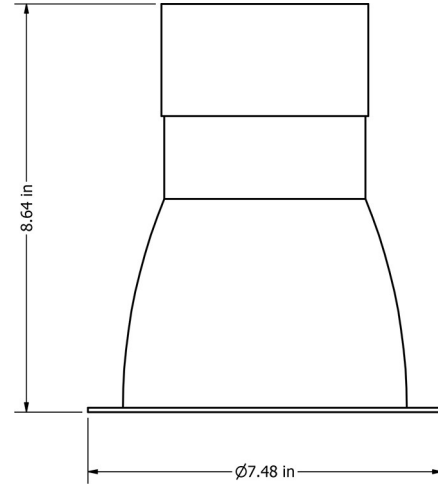

CRL-TRM-6

DIMENSIONS:

8.64"(H) x Ø7.48"(OD)

LED Commercial Recessed Light (TRIM ONLY)

The 6-inch Trim for our line of Commercial Recessed Light fixtures pair with your choice of Light Engine and Driver units. We offer 18W, 27W, 40W and 54W light engine and driver units for this size trim. Great for retrofitting most manufacturers CFL, HID, Metal Halide and Incandescent fixtures with apertures of Ø6.1" ~ Ø6.7"

MODEL	DESCRIPTION
CRL-TRM-6	6" LED Commercial trim only

HOUSING SPECIFICATIONS:

- Extruded Aluminum
- Haze finish on interior of trim with White flange