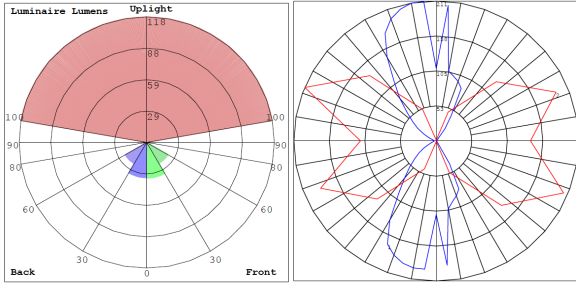

Lighting:

- Multi-Power (the switch is inside fixture)
- Dimming: Dual TRIAC Dimmable and 0-10V Dimming
- Total lumens: 1920LM Max.
- Color temperature: 3000K/4000K/5000K
- Color rendering index: >90
- Beam Angle: Adjustable Beam Angles - 10° to 100° Up/Down
- Lifespan: 70,000 hr.

Applications:

- This fixture is ideal for general site lighting, residential houses, and doorways.

Other Models:

- 24W | 1920LM | CREA-56-MCTP-WH

Photometrics: CREA-56-MCTP-BR

BUG Rating: B0-U3-G0

20W 5000K, Area 20'x 24' Mounting Height: 5'