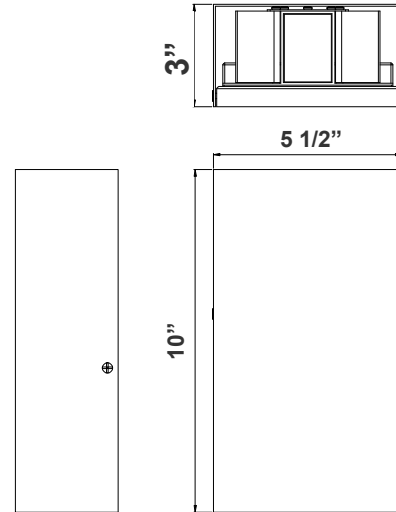

CREA SERIES OUTDOOR LIGHTING

CREA-56-MCTP-BR
CREA Series Square Trim Model 56

MCTP Multi Color Temperature & Multi Power/Wattage (Selectable)

Selection:

Customer Name: _____

Project Name: _____

Note: _____

Type: _____

10"(H) x 5 1/2"(W) x 3"(D)

This fixture is ideal for general site lighting, residential houses, and doorways.

Features

- Die-cast Aluminum weatherproof housing, steel backplate, Aluminum Trim (Dark Bronze or White)
- 7-Year Warranty
- Lifespan: 70,000 hr.

Technical Specifications

Electrical:

- Voltage: 120~277V AC
- Wattage: 14W/18W/24W
- Power Factor: 0.95
- Efficacy: 80LM/W

Mechanical:

- Patent-Pending designs with different light engines (base) and interchangeable designer trims expand the series to multiple color temperatures and models
- Series can be stocked as separate engines and trims to offer a versatile collection at the store level
- Die-cast Aluminum weatherproof housing, steel backplate, Aluminum Trim (Dark Bronze or White)
- Operating temperature: -40°F to 104°F
- IP Rating: IP65, Suitable for wet locations
- 7-Year Warranty