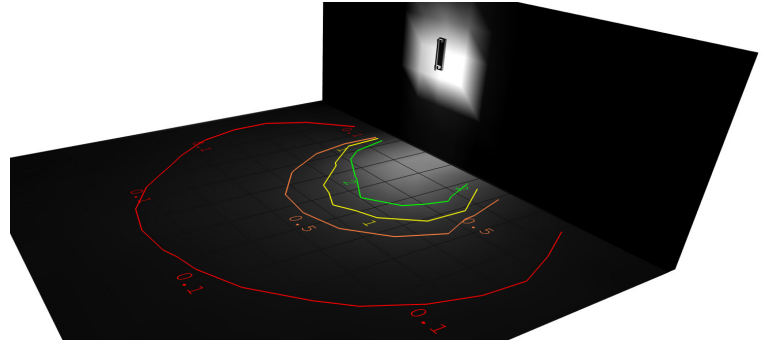

10"(H) x 5 1/2"(W) x 3"(D)

This fixture is ideal for general site lighting, residential houses, and doorways.

Features

- Die-cast Aluminum weatherproof housing, steel backplate, Aluminum Trim (Dark Bronze or White)
- 7-Year Warranty
- Lifespan: 70,000 hr.

Lighting:

- Multi-Power (the switch is inside fixture)
- Dimming: Dual TRIAC Dimmable and 0-10V Dimming
- Total lumens: 1920LM Max.
- Color temperature: 3000K/4000K/5000K
- Color rendering index: >90
- Beam Angle: Adjustable Beam Angles - 10° to 100° Up/Down
- Lifespan: 70,000 hr.

Applications:

- This fixture is ideal for general site lighting, residential houses, and doorways.

Other Models:

- 24W | 1920LM | CREA-56-MCTP-WH

Photometrics: CREA-56-MCTP-BR

BUG Rating: B0-U3-G0

20W 5000K, Area 20'x 24' Mounting Height: 5'