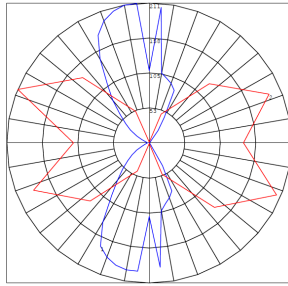

Phone: (877) 805-2252 | Fax: (877) 805-2252
www.westgatemfg.com

Photometrics: CRE-MP-06-BR

BUG Rating: B0-U3-G0

20W 5000K, Area 20'x 24' Mounting Height: 5'

Other Views:

Side View

Front View

Base View