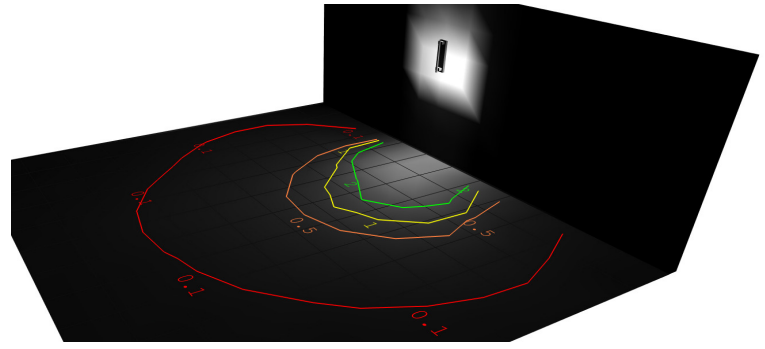

Photometrics: CRE-MP-06-BR

BUG Rating: B0-U3-G0

20W 5000K, Area 20'x 24' Mounting Height: 5'

Other Views:

Performance Table: CRE-MP-06-BR

MODEL NO.	Wattage	Voltage	Lumens	Color Temp.	BUG Rating	LPW
CRE-MP-06-30K-BR	5W	120-277V	450	3000K	B0-U3-G0	90
CRE-MP-06-40K-BR	10W		900	4000K		
	15W		1350	5000K		
CRE-MP-06-50K-BR	20W		1800	5000K		

Factory-Installed Options:

Blank = No Option For Accessories
OPT-EM-FM1INT = INTERNAL EMERGENCY BACKUP BATTERY
OPT-SEN-3MRLV-5 = PROGRAMMABLE MICROWAVE BI-LEVEL
OPT-CLR-85(BK/GR/SR/WHJ) = COLOR PAINT
OPT-PC-BUM = Button Photocell

Sample Ordering

Model	Feature	Style	Color Temp.	Finish			
CRE	-	MP	-	06	-		
			30K = 3000K 40K = 4000K 50K = 5000K			BR = Bronze SIL = Silver	

FACTORY-INSTALLED OPTIONS:

Example:

1. CRE-MP-06-50K-BR (FOR CRE MP 5000K FIXTURE 120V)
2. CRE-MP-06-50K-BR OPT-EM-FM1INT (FOR CRE MP 5000K FIXTURE 120V) (INTERNAL EMERGENCY BACKUP BATTERY)