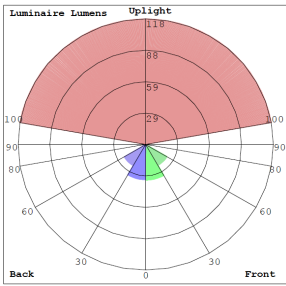

Lighting:

- Multi-Power (the switch is inside fixture)
- Dimming: 0-10V Dimming
- Total lumens: 1800LM Max.
- Color temperature: 3000K/4000K/5000K
- Color rendering index: >90
- Beam Angle: 30°
- Lifespan: 70,000 hr.

Phone: (877) 805-2252 | Fax: (877) 805-2252
www.westgatemfg.com

Photometrics: CRE-MP-06-BR

BUG Rating: B0-U3-G0

20W 5000K, Area 20'x 24' Mounting Height: 5'

Other Views:

Side View

Front View

Base View