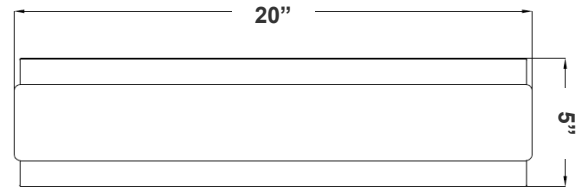

20"(H) x 5"(W) x 3 1/3"(D)

This fixture is ideal for general site lighting, residential houses, and doorways.

Features

- Die-cast Aluminum weatherproof housing, steel backplate, Aluminum Trim (Dark Bronze or Silver)
- 7-Year Warranty
- Lifespan: 70,000 hr.