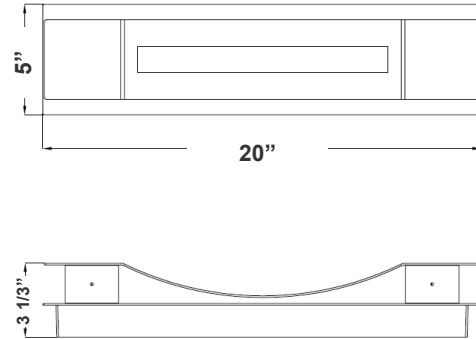

20"(H) X 5"(W) X 3 1/3"(D)

This fixture is ideal for general site lighting, residential houses, and doorways.

Features

- Die-cast Aluminum weatherproof housing, steel backplate, Aluminum Trim (Dark Bronze or Silver)
- 7-Year Warranty
- Lifespan: 70,000 hr.

Technical Specifications

Electrical:

- Voltage: 120~277V AC
- Wattage: 5W/10W/15W/20W
- Power Factor: 0.95
- Efficacy: 90LM/W

Mechanical:

- Patent-Pending designs with different light engines (base) and interchangeable designer trims expand the series to multiple color temperatures and models
- Series can be stocked as separate engines and trims to offer a versatile collection at the store level
- Die-cast Aluminum weatherproof housing, steel backplate, Aluminum Trim (Dark Bronze or Silver)
- Operating temperature: -40°F to 104°F
- IP Rating: IP65, Suitable for wet locations
- 7-Year Warranty