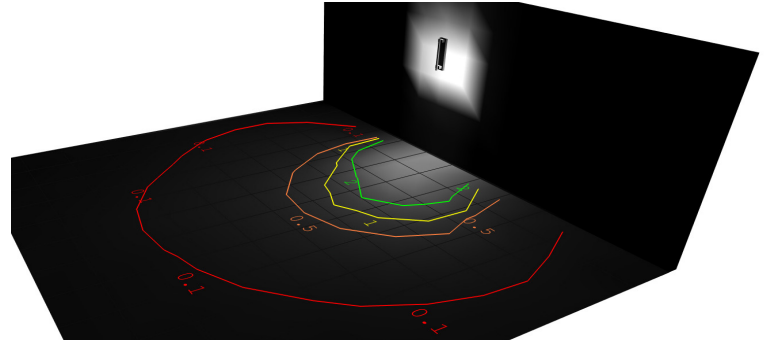

Photometrics: CRE-MP-04-BR

BUG Rating: B0-U3-G0

20W 5000K, Area 20'x 24' Mounting Height: 5'

Other Views:

Performance Table: CRE-MP-04-BR

MODEL NO.	Voltage	Wattage	Lumens	Color Temp.	BUG Rating	LPW
CRE-MP-04-30K-BR	120-277V	5W	450	3000K	B0-U3-G0	90
CRE-MP-04-40K-BR		10W	900	4000K		
CRE-MP-04-50K-BR		15W	1350	5000K		
		20W	1800			

Factory-Installed Options:

Blank = No Option For Accessories
OPT-EM-FM1INT = INTERNAL EMERGENCY BACKUP BATTERY
OPT-SEN-3MRLV-5 = PROGRAMMABLE MICROWAVE BI-LEVEL
OPT-CLR-85(BK/GR/SR/WHJ) = COLOR PAINT
OPT-PC-BUM = Button Photocell

Sample Ordering

Model	Feature	Style	Color Temp.	Finish				
CRE	-	MP	-	04	-		-	
			30K = 3000K 40K = 4000K 50K = 5000K			BR = Bronze SIL = Silver		

FACTORY-INSTALLED OPTIONS:

Example:

1. CRE-MP-04-50K-BR (FOR CRE MP 5000K FIXTURE 120V)
2. CRE-MP-04-50K-BR (FOR CRE MP 5000K FIXTURE 120V)
  OPT-EM-FM1INT (INTERNAL EMERGENCY BACKUP BATTERY)