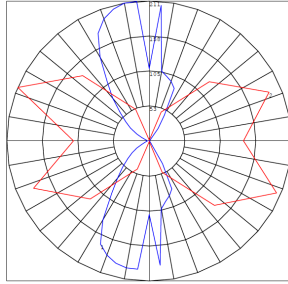

Phone: (877) 805-2252 | Fax: (877) 805-2252
www.westgatemfg.com

Photometrics: CRE-MP-04-BR

BUG Rating: B0-U3-G0

20W 5000K, Area 20'x 24' Mounting Height: 5'

Other Views:

Side View

Front View

Base View