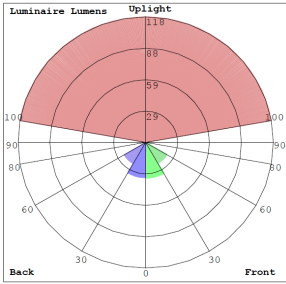

Lighting:

- Multi-Power (the switch is inside fixture)
- Dimming: 0-10V Dimming
- Total lumens: 1800LM Max.
- Color temperature: 3000K/4000K/5000K
- Color rendering index: >90
- Beam Angle: 30°
- Lifespan: 70,000 hr.

Phone: (877) 805-2252 | Fax: (877) 805-2252
www.westgatemfg.com

Photometrics: CRE-MP-04-BR

BUG Rating: B0-U3-G0

20W 5000K, Area 20'x 24' Mounting Height: 5'

Other Views:

Side View

Front View

Base View