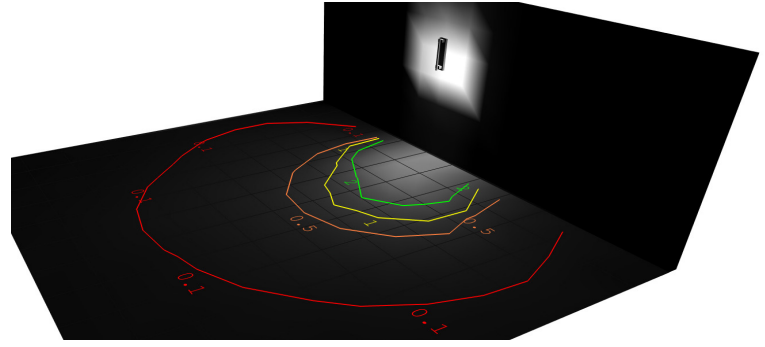

Photometrics: CRE-MP-01-BR

BUG Rating: B0-U3-G0

20W 5000K, Area 20'x 24' Mounting Height: 5'

Other Views:

Performance Table: CRE-MP-01-BR

MODEL NO.	Wattage	Voltage	Lumens	Color Temp.	BUG Rating	LPW
CRE-MP-01-30K-BR	5W	120-277V	450	3000K	B1-U3-G0	90
CRE-MP-01-40K-BR	10W		900	4000K		
	15W		1350	5000K		
CRE-MP-01-50K-BR	20W		1800			

Factory-Installed Options:

Blank = No Option For Accessories
OPT-EM-FM1INT = INTERNAL EMERGENCY BACKUP BATTERY
OPT-SEN-3MRLV-5 = PROGRAMMABLE MICROWAVE BI-LEVEL
OPT-CLR-85(BK/GR/SR/WHJ) = COLOR PAINT
OPT-PC-BUM = Button Photocell

Sample Ordering

Model	Feature	Style	Color Temp.	Finish				
CRE	-	MP	-	01	-		-	
			30K = 3000K 40K = 4000K 50K = 5000K			BR = Bronze SIL = Silver		

FACTORY-INSTALLED OPTIONS:

Example:

1. CRE-MP-01-50K-BR (FOR CRE MP 5000K FIXTURE 120V)
2. CRE-MP-01-50K-BR (FOR CRE MP 5000K FIXTURE 120V)
  OPT-EM-FM1INT (INTERNAL EMERGENCY BACKUP BATTERY)