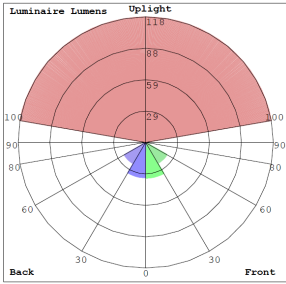

Lighting:

- Multi-Power (the switch is inside fixture)
- Dimming: 0-10V Dimming
- Total lumens: 1800LM Max.
- Color temperature: 3000K/4000K/5000K
- Color rendering index: >90
- Beam Angle: 30°
- Lifespan: 70,000 hr.

Phone: (877) 805-2252 | Fax: (877) 805-2252
www.westgatemfg.com

Photometrics: CRE-MP-01-BR

BUG Rating: B0-U3-G0

20W 5000K, Area 20'x 24' Mounting Height: 5'

Other Views:

Side View

Front View

Base View