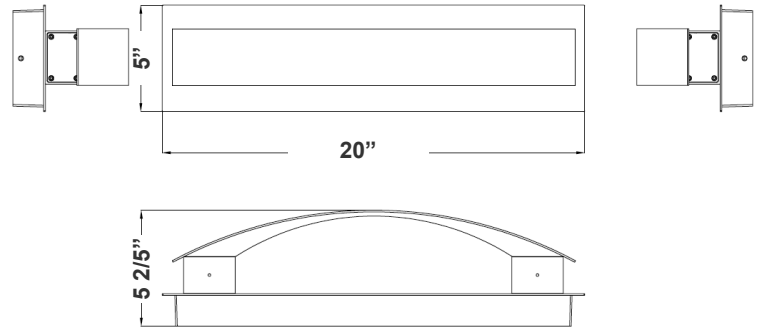

20"(H) X 5"(W) X 5 2/5"(D)

This fixture is ideal for general site lighting, residential houses, and doorways.

Features

- Die-cast Aluminum weatherproof housing, steel backplate, Aluminum Trim (Dark Bronze or Silver)
- 7-Year Warranty
- Lifespan: 70,000 hr.

Technical Specifications

Electrical:

- Voltage: 120~277V AC
- Wattage: 5W/10W/15W/20W
- Power Factor: 0.95
- Efficacy: 90LM/W

Mechanical:

- Patent-Pending designs with different light engines (base) and interchangeable designer trims expand the series to multiple color temperatures and models
- Series can be stocked as separate engines and trims to offer a versatile collection at the store level
- Die-cast Aluminum weatherproof housing, steel backplate, Aluminum Trim (Dark Bronze or Silver)
- Operating temperature: -40°F to 104°F
- IP Rating: IP65, Suitable for wet locations
- 7-Year Warranty