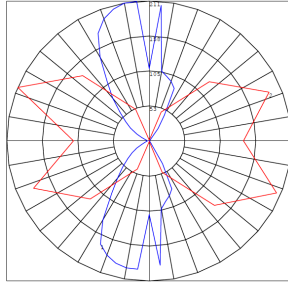

Phone: (877) 805-2252 | Fax: (877) 805-2252
www.westgatemfg.com

Photometrics: CRE-MP-01-BR

BUG Rating: B0-U3-G0

20W 5000K, Area 20'x 24' Mounting Height: 5'

Other Views:

Side View

Front View

Base View