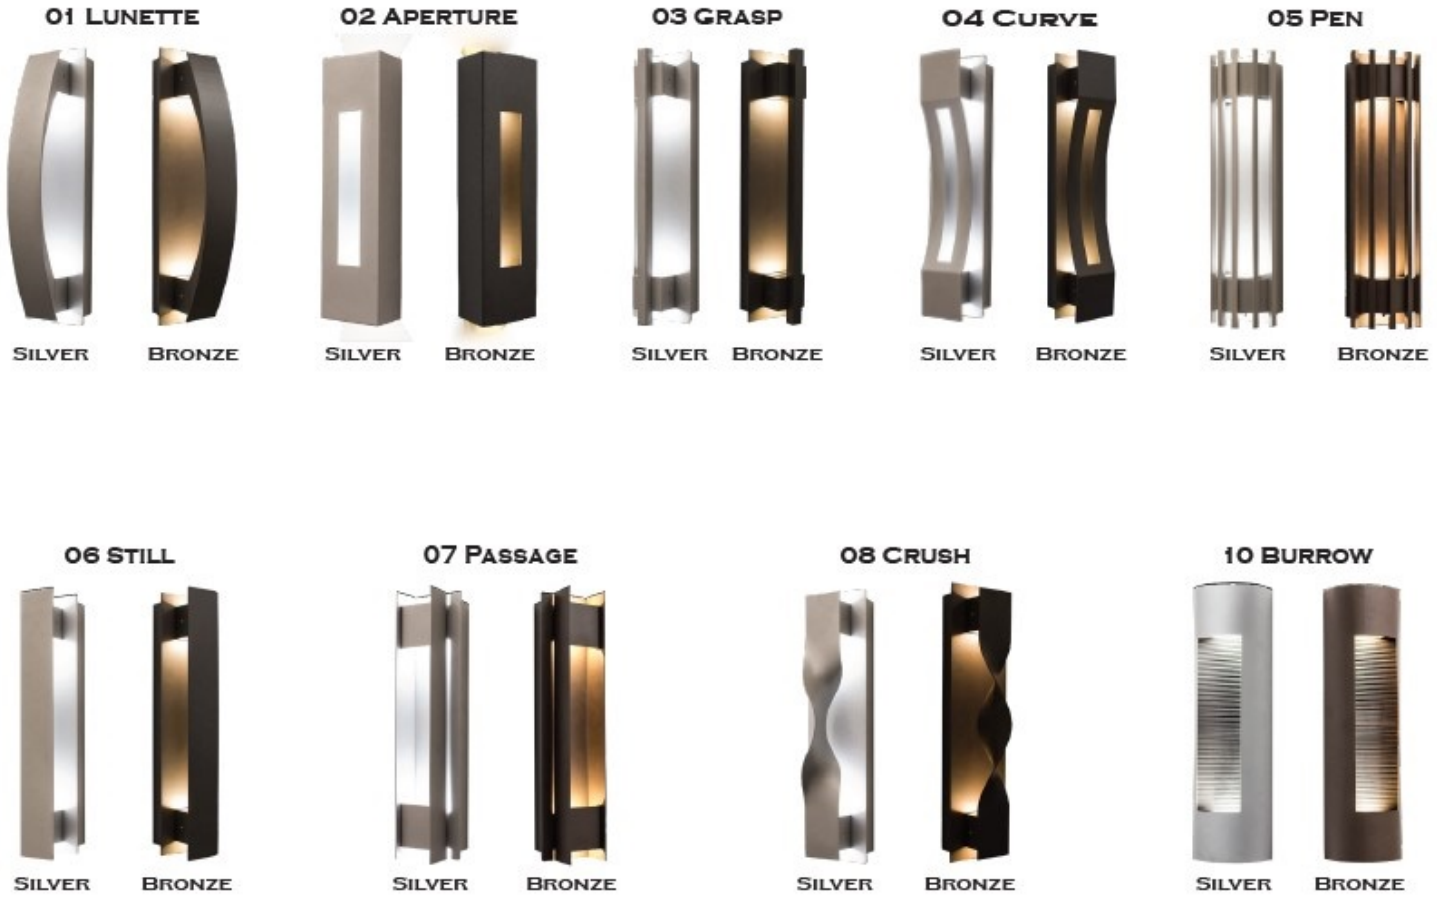

CREST BY WESTGATE LED WALL SCONCES

OPTIONAL TRIMS:

ALL MODELS PROVIDE UP/DOWN LIGHT

CATALOG NO.		TRIM		COLOR TEMPERATURE		FINISH	
		CODE	DESCRIPTION	CODE	DESCRIPTION	CODE	DESCRIPTION
CRE	10W (900LM)	01	Lunette	30K	3000K	BR	Bronze
CRE-HL20	20W (1800LM)	02	Aperture	40K	4000K	SIL	Silver
		03	Grasp	50K	5000K		
		04	Curve				
		05	Pen				
		06	Still				
		07	Passage				
		08	Crush				
		10	Burrow				

100-277V AC

Sample Ordering: **CRE-03-30K-BR**
Cat. No. | Trim | Color Temp. | Finish

Light Engines and Trims
Can be purchased & stocked separately to readily offer all combinations of color temperatures, outputs, finishes, & trims

Rev. 2019-04-24