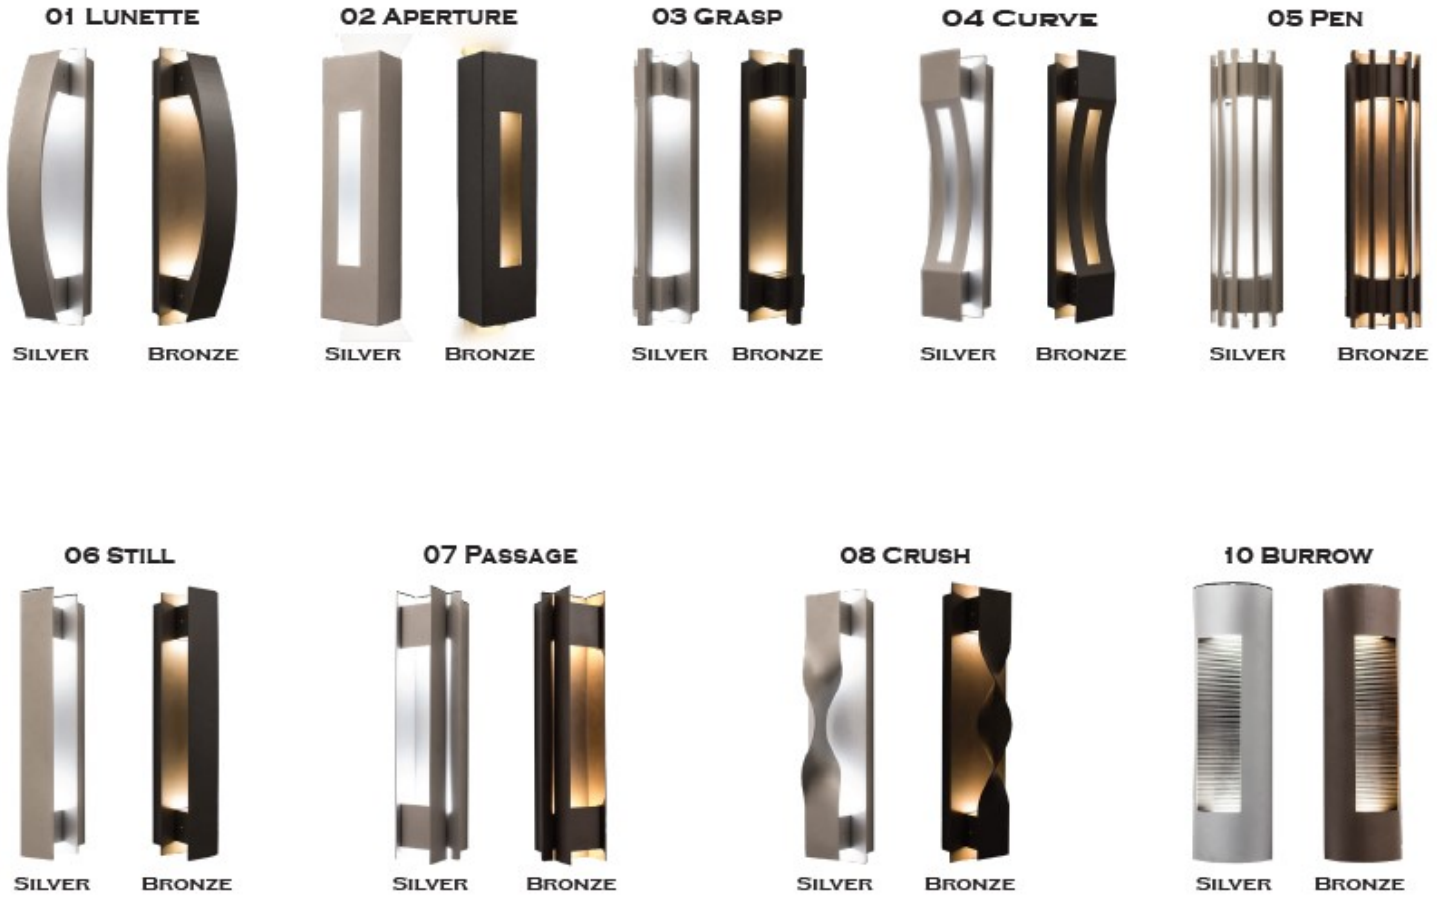

CREST BY WESTGATE LED WALL SCONCES

OPTIONAL TRIMS:

ALL MODELS PROVIDE UP/DOWN LIGHT

CATALOG NO.		TRIM		COLOR TEMPERATURE		FINISH	
		CODE	DESCRIPTION	CODE	DESCRIPTION	CODE	DESCRIPTION
CRE	10W (900LM)	01	Lunette	30K	3000K	BR	Bronze
CRE-HL20	20W (1800LM)	02	Aperture	40K	4000K	SIL	Silver
		03	Grasp	50K	5000K		
		04	Curve				
		05	Pen				
		06	Still				
		07	Passage				
		08	Crush				
		10	Burrow				

Sample Ordering: **CRE-03-30K-BR**
Cat. No. | Trim | Color Temp. | Finish

Light Engines and Trims
Can be purchased & stocked separately to readily offer all combinations of color temperatures, outputs, finishes, & trims

Rev. 2019-04-24