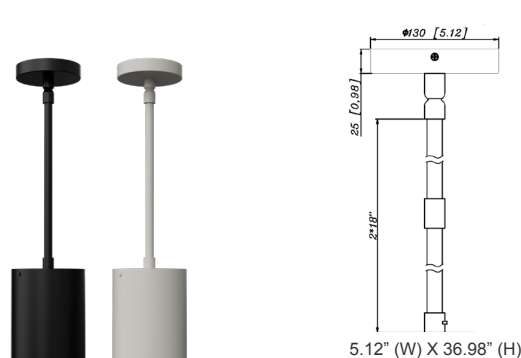

Model Color Temp. Dimming Housing

CMCSR9S - MCTP - DD -

WH = White
BK = Black

Accessories:

Blank = No Option For Accessories

- CMC-CS-8FT-WH = Suspension Cable & Canopy Set For CMC Series, 8Ft, 5-Wire, White
- CMC-CS-8FT-BK = Suspension Cable & Canopy Set For CMC Series, 8Ft, 5-Wire, Black
- CMC-SRK-218-5C-WH = Universal Swivel W/ Rod Kit, 18 Or 36 Inches, 5-Wire, White
- CMC-SRK-218-5C-BK = Universal Swivel W/ Rod Kit, 18 Or 36 Inches, 5-Wire, Black
- CMC-SRK-224-5C-WH = Universal Swivel W/ Rod Kit, 24 Or 48 Inches, 5-Wire, White
- CMC-SRK-224-5C-BK = Universal Swivel W/ Rod Kit, 24 Or 48 Inches, 5-Wire, Black
- CMC-SRK-340-5C-BK = Universal Swivel W/ Rod Kit, 40 Or 80 Or 120 Inches, 5-Wire

Factory-Installed Option:

Blank = No Option For Accessories

OPT-EM-CMC46 = Emergency Backup with Extension Cylinder

ACCESSORIES:

CMC-CS-8FT-BK
Suspension Cable & Canopy Set For CMC Series, 8Ft, 5-Wire, Black

CMC-CS-8FT-WH
Suspension Cable & Canopy Set For CMC Series, 8Ft, 5-Wire, White

FACTORY-INSTALLED OPTION:

OPT-EM-CMC46

ACCESSORIES:

CMC6-MCTP-DD-BK+CMC-CS-8FT-BK
CMC6-MCTP-DD-WH+CMC-CS-8FT-WH

CMC6-MCTP-DD-BK+CMC-SRK-218-5C-BK
CMC6-MCTP-DD-WH+CMC-SRK-218-5C-WH