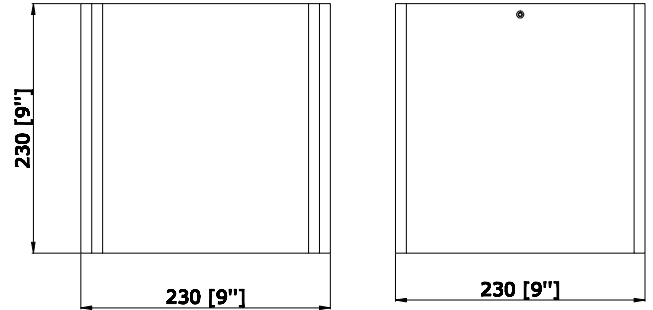

9\"(H) X 9\" (W) X 9\" (D)

9\" Cylinder, Pendant & Ceiling Cylinder Light, Aluminum Cylinder, White and Black Aluminum Housing, Clear Glass Lens

Features

- Multi CCT: Selectable Multi-CCT & Power Switches on the back of the fixture(Dual Function)
- Triac Dimmable at 120V & 0-10V Dimming at 120-277V
- 7-Year Warranty
- Aluminum Base and Glass Lens

Technical Specifications

Electrical:

- Voltage: 120-277V
- Power Factor: >0.90
- THD: <20%
- Wattage: 42W/56W/70W
- Efficacy: 80 LPW

Mechanical:

- Aluminum Housing & Glass Lens
- Suspension Cable & Canopy Set Accessories Avail.
- Universal Swivel W/ Rod Kit Accessories Avail. Ambient Operating Temperature: -13°F to 113°F
- Rated life: 70,000 hrs
- IP Rating: IP40 suitable for damp locations

Lighting:

- Dimming: (Dual Function) Triac Dimmable at 120V & 0-10V Dimming at 120-277V
- Total Lumens: 5600LM Max.
- Color Temperatures: 3000K/4000K/5000K
- Color Rendering Index: CRI ≥ 80
- Beam Angle: 45°

Applications:

- 9\" Cylinder, Pendant & Ceiling Cylinder Light, Aluminum Cylinder, White and Black Aluminum Housing, Clear Glass Lens

Other Models:

- 6W | 450LM | CMC2-MCT-DT-WH
- 6W | 450LM | CMC2L-MCT-DT-WH
- 9W | 675LM | CMC3-MCTP-DD-WH
- 15W | 1125LM | CMC4-MCTP-DD-WH
- 6W | 450LM | CMC2-MCT-DT-BK
- 6W | 450LM | CMC2L-MCT-DT-BK
- 9W | 675LM | CMC3-MCTP-DD-BK
- 15W | 1125LM | CMC4-MCTP-DD-BK