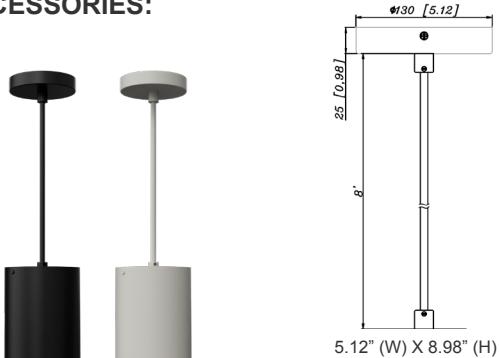

ACCESSORIES:

CMC6-MCTP-DD-BK+CMC-CS-8FT-BK
CMC6-MCTP-DD-WH+CMC-CS-8FT-WH