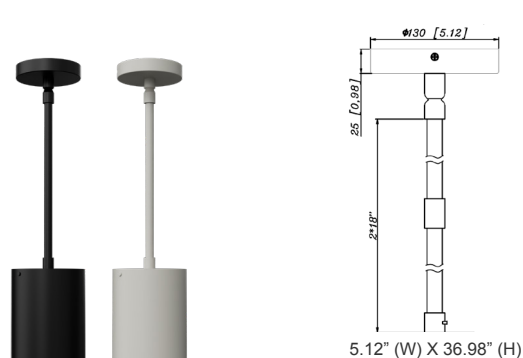

Model **Color Temp.** **Dimming** **Housing**

CMCSR7S - MCTP - DD -

WH = White
BK = Black

Accessories:

Blank = No Option For Accessories

- CMC-CS-8FT-WH = Suspension Cable & Canopy Set For CMC Series, 8Ft, 5-Wire, White
- CMC-CS-8FT-BK = Suspension Cable & Canopy Set For CMC Series, 8Ft, 5-Wire, Black
- CMC-SRK-218-5C-WH = Universal Swivel W/ Rod Kit, 18 Or 36 Inches, 5-Wire, White
- CMC-SRK-218-5C-BK = Universal Swivel W/ Rod Kit, 18 Or 36 Inches, 5-Wire, Black
- CMC-SRK-224-5C-WH = Universal Swivel W/ Rod Kit, 24 Or 48 Inches, 5-Wire, White
- CMC-SRK-224-5C-BK = Universal Swivel W/ Rod Kit, 24 Or 48 Inches, 5-Wire, Black
- CMC-SRK-340-5C-BK = Universal Swivel W/ Rod Kit, 40 Or 80 Or 120 Inches, 5-Wire, Black

Factory-Installed Option:

Blank = No Option For Accessories

OPT-EM-CMC46 = Emergency Backup with Extension Cylinder

ACCESSORIES:

CMC-CS-8FT-BK
Suspension Cable & Canopy Set For CMC Series, 8Ft, 5-Wire, Black

CMC-CS-8FT-WH
Suspension Cable & Canopy Set For CMC Series, 8Ft, 5-Wire, White

FACTORY-INSTALLED OPTION:

OPT-EM-CMC46

ACCESSORIES:

CMC6-MCTP-DD-BK+CMC-CS-8FT-BK
CMC6-MCTP-DD-WH+CMC-CS-8FT-WH

CMC6-MCTP-DD-BK+CMC-SRK-218-5C-BK
CMC6-MCTP-DD-WH+CMC-SRK-218-5C-WH