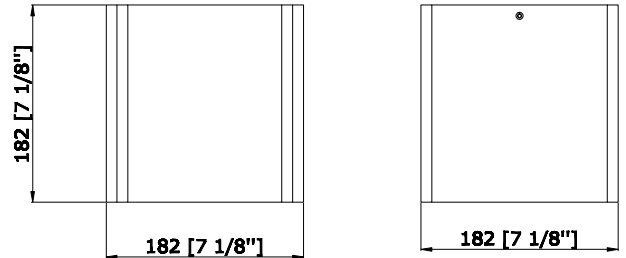

Customer Name: _____

Project Name: _____

Note: _____

Type: _____

7 1/8" (H) X 7 1/8" (W) X 7 1/8" (D)

7" Cylinder, Pendant & Ceiling Cylinder Light, Aluminum Cylinder, White and Black Aluminum Housing, Clear Glass Lens