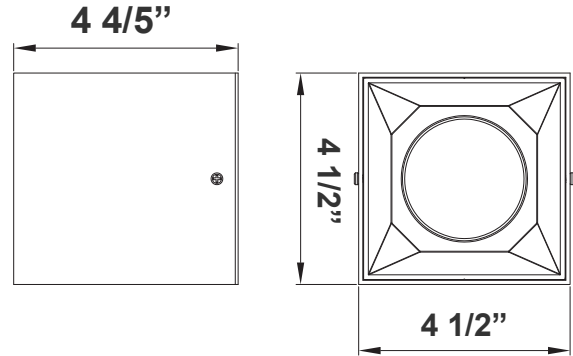

Shown with Suspended Cables (Not Incl.)

Avail Finish:

Customer Name: _____

Project Name: _____

Note: _____

Type: _____

4 4/5" (H) X 4 1/2" (W) X 4 1/2" (D)

4" Cylinder, Pendant & Ceiling Cylinder Light, Aluminum Cylinder, White Aluminum Housing, Clear Glass Lens

Technical Specifications

Electrical:

- Voltage: 120-277V
- Power Factor: >0.90
- Wattage: 9W/12W/15W
- Efficacy: 75 LPW
- THD: <20%

Mechanical:

- Aluminum Housing & Glass Lens
- Suspension Cable & Canopy Set Accessories Avail.
- Universal Swivel W/ Rod Kit Accessories Avail. Ambient Operating Temperature: -13°F to 113°F
- IP Rating: IP40 suitable for damp locations