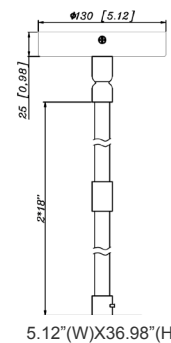

ACCESSORIES:

CMC-CS-8FT-BK
Suspension Cable &
Canopy Set For CMC
Series, 8Ft, 5-Wire, Black

CMC-CS-8FT-WH
Suspension Cable &
Canopy Set For CMC
Series, 8Ft, 5-Wire, White

ACCESSORIES:

CMCS4S-MCTP-DD-BK+CMC-CS-8FT-BK
CMCS4S-MCTP-DD-WH+CMC-CS-8FT-WH