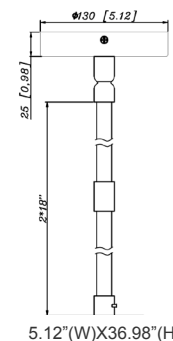

CMCS4S-MCTP-DD-BK+CMC-SRK-218-5C-BK
CMCS4S-MCTP-DD-WH+CMC-SRK-218-5C-WH