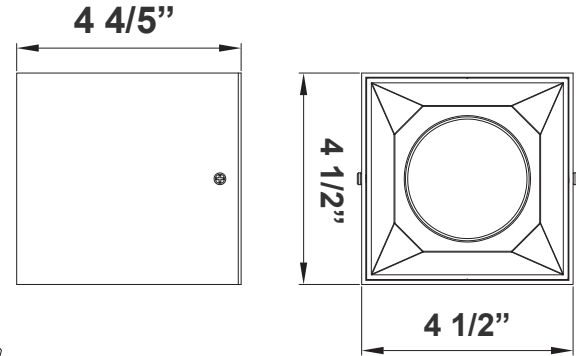

Shown with Suspended Cables (Not Incl.)

Avail Finish:

Customer Name: _____

Project Name: _____

Note: _____ Type: _____

4 4/5" (H) X 4 1/2" (W) X 4 1/2" (D)

4" Cylinder, Pendant & Ceiling Cylinder Light, Aluminum Cylinder, White Aluminum Housing, Clear Glass Lens

Technical Specifications

Electrical:

- Voltage: 120-277V
- Power Factor: >0.90
- Wattage: 9W/12W/15W
- Efficacy: 75 LPW
- THD: <20%

Mechanical:

- Aluminum Housing & Glass Lens
- Suspension Cable & Canopy Set Accessories Avail.
- Universal Swivel W/ Rod Kit Accessories Avail. Ambient Operating Temperature: -13°F to 113°F
- IP Rating: IP40 Suitable For Damp Locations
- 5-Year Warranty