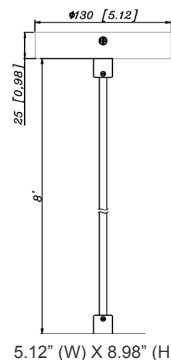

ACCESSORIES:

CMCS4S-MCTP-DD-BK+CMC-CS-8FT-BK
CMCS4S-MCTP-DD-WH+CMC-CS-8FT-WH