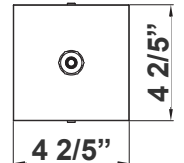

Customer Name: _____

Project Name: _____

Note: _____

Type: _____

Shown with Suspended Cables (Not Incl.)

Avail Finish:

12"(H) X 4 2/5"(D)

4" Square Cylinder, Pendant & Ceiling Cylinder Light, Aluminum Cylinder, White Aluminum Housing, Clear Glass Lens

Technical Specifications

Electrical:

- Voltage: 120-277V
- Power Factor: >0.90
- Wattage: 21W/28W/35W
- Efficacy: 80LM/W
- THD: <20%

Mechanical:

- Aluminum Housing & Glass Lens
- Suspension Cable & Canopy Set Accessories Avail.
- Universal Swivel W/ Rod Kit Accessories Avail. Ambient Operating Temperature: -13°F to 113°F
- IP Rating: IP40 suitable for damp locations