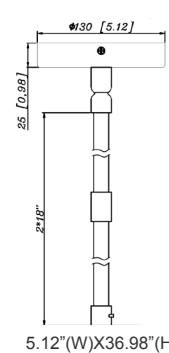

CMC-CS-8FT-WH
Suspension Cable & Canopy Set For CMC Series, 8Ft, 5-Wire, White

FACTORY-INSTALLED OPTION:

OPT-EM-8120AC

ACCESSORIES:

5.12" (W) X 8.98" (H)

CMCS4S-MCTP-DD-BK+CMC-CS-8FT-BK
 CMCS4S-MCTP-DD-WH+CMC-CS-8FT-WH

5.12"(W)X36.98"(H)

CMCS4S-MCTP-DD-BK+CMC-SRK-218-5C-BK
 CMCS4S-MCTP-DD-WH+CMC-SRK-218-5C-WH