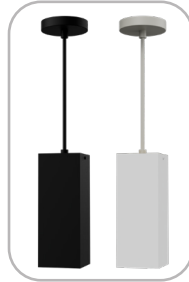

CMC SERIES COMMERCIAL INDOOR LIGHTING

WESTGATE
THE FUTURE IS HERE...AND IT'S QUITE BRIGHT!

CMCS4-MCTP-DD-WH
CMCS4-MCTP-DD-BK
4" PENDANT CYLINDER

MCTP Multi Color Temperature & Multi Power/Wattage (Selectable)

Customer Name: _____

Project Name: _____

Note: _____

Type: _____

Shown with Suspended Cables (Not Incl.)

Avail Finish:

12"(H) X 4 2/5"(D)

4" Square Cylinder, Pendant & Ceiling Cylinder Light, Aluminum Cylinder, White Aluminum Housing, Clear Glass Lens

Features

- Multi CCT: Selectable Multi-CCT & Power Switches on the back of the fixture(Dual Function)
- Triac Dimmable at 120V & 0-10V Dimming at 120-277V
- 7-Year Warranty
- Aluminum Base and Glass Lens

Applications:

- 4" Square Cylinder, Pendant & Ceiling Cylinder Light, Aluminum Cylinder, White Aluminum Housing, Clear Glass Lens

Other Models:

- 15W | 1125LM | CMC4-MCTP-DD-WH
- 15W | 1125LM | CMC4-MCTP-DD-BK