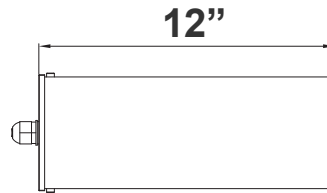

Customer Name: _____

Project Name: _____

Note: _____

Type: _____

Shown with Suspended Cables (Not Incl.)

Avail Finish:

12"(H) X 4 2/5"(D)

4" Square Cylinder, Pendant & Ceiling Cylinder Light, Aluminum Cylinder, White Aluminum Housing, Clear Glass Lens

Technical Specifications

Electrical:

- Voltage: 120-277V
- Power Factor: >0.90
- Wattage: 21W/28W/35W
- Efficacy: 80LM/W
- THD: <20%

Mechanical:

- Aluminum Housing & Glass Lens
- Suspension Cable & Canopy Set Accessories Avail.
- Universal Swivel W/ Rod Kit Accessories Avail. Ambient Operating Temperature: -13°F to 113°F
- IP Rating: IP40 suitable for damp locations