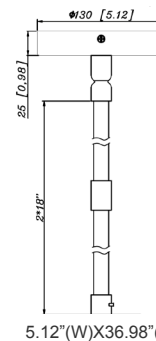

CMCS2XL - MCT - DT -

WH = White
BK = Black

Accessories:

Blank = No Option For Accessories

CMC-CS-8FT-WH = Suspension Cable & Canopy Set For CMC Series, 8Ft, 5-Wire, White
 CMC-CS-8FT-BK = Suspension Cable & Canopy Set For CMC Series, 8Ft, 5-Wire, Black
 CMC-SRK-218-5C-WH = Universal Swivel W/ Rod Kit, 18 Or 36 Inches, 5-Wire, White
 CMC-SRK-218-5C-BK = Universal Swivel W/ Rod Kit, 18 Or 36 Inches, 5-Wire, Black
 CMC-SRK-224-5C-WH = Universal Swivel W/ Rod Kit, 24 Or 48 Inches, 5-Wire, White
 CMC-SRK-224-5C-BK = Universal Swivel W/ Rod Kit, 24 Or 48 Inches, 5-Wire, Black
 CMC-SRK-340-5C-WH = Universal Swivel W/ Rod Kit, 40 Or 80 Or 120 Inches, 5-Wire, White
 CMC-SRK-340-5C-BK = Universal Swivel W/ Rod Kit, 40 Or 80 Or 120 Inches, 5-Wire, Black

ACCESSORIES:

CMC-CS-8FT-BK
Suspension Cable & Canopy Set For CMC Series, 8Ft, 5-Wire, Black

CMC-CS-8FT-WH
Suspension Cable & Canopy Set For CMC Series, 8Ft, 5-Wire, White

ACCESSORIES:

CMCS2XL-MCT-BK+CMC-CS-8FT-BK
CMCS2XL-MCT-WH+CMC-CS-8FT-WH