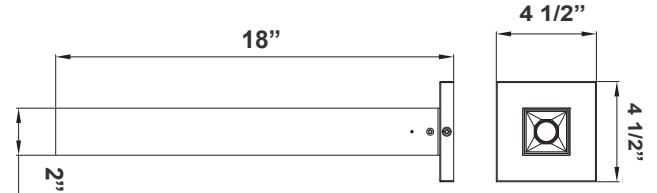

18"(H) X 4 1/2"(W) X 2"(D)

2" Cylinder, Pendant & Ceiling Cylinder Light, Aluminum Cylinder, White Aluminum Housing, Clear Glass Lens

Features

- Multi CCT: Selectable Multi-CCT Switches On The Back Of The Fixture(Dual Function)
- Triac Dimmable at 120V & 0-10V Dimming at 120-277V
- 7-Year Warranty
- Aluminum Base and Polycarbonate (PC) Lens

Technical Specifications

Electrical:

- Wattage: 20W
- Voltage: 120-277V
- Power Factor: >0.90
- THD: <20%
- Efficacy: 70 LPW

Mechanical:

- Aluminum Housing & Glass Lens
- Suspension Cable & Canopy Set Accessories Avail.
- Universal Swivel W/ Rod Kit Accessories Avail. Ambient Operating Temperature: -13°F to 113°F
- IP Rating: IP40 suitable for damp locations