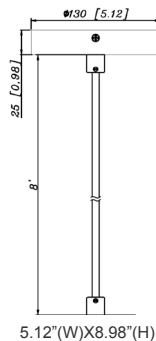

ACCESSORIES:

CMCS2XL-MCT-BK+CMC-CS-8FT-BK
CMCS2XL-MCT-WH+CMC-CS-8FT-WH