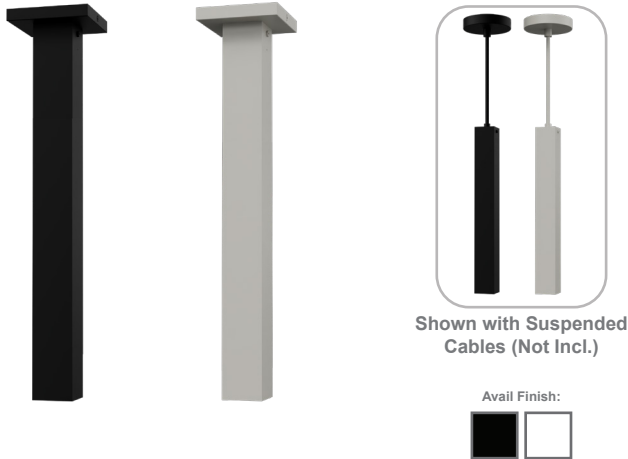

18"(H) X 4 1/2"(W) X 2"(D)

2" Cylinder, Pendant & Ceiling Cylinder Light, Aluminum Cylinder, White Aluminum Housing, Clear Glass Lens

Features

- Multi CCT: Selectable Multi-CCT Switches On The Back Of The Fixture(Dual Function)
- Triac Dimmable at 120V & 0-10V Dimming at 120-277V
- 7-Year Warranty
- Aluminum Base and Polycarbonate (PC) Lens

Technical Specifications

Electrical:

- Wattage: 20W
- Voltage: 120-277V
- Power Factor: >0.90
- THD: <20%
- Efficacy: 70 LPW

Mechanical:

- Aluminum Housing & Glass Lens
- Suspension Cable & Canopy Set Accessories Avail.
- Universal Swivel W/ Rod Kit Accessories Avail. Ambient Operating Temperature: -13°F to 113°F
- IP Rating: IP40 suitable for damp locations

Applications:

- 2" Cylinder, Pendant & Ceiling Cylinder Light, Aluminum Cylinder, White Aluminum Housing, Clear Glass Lens

Other Models:

- 9W | 630LM | CMCS1XL-MCT-DT-WH
- 9W | 630LM | CMCS1XL-MCT-DT-BK

Other Views: