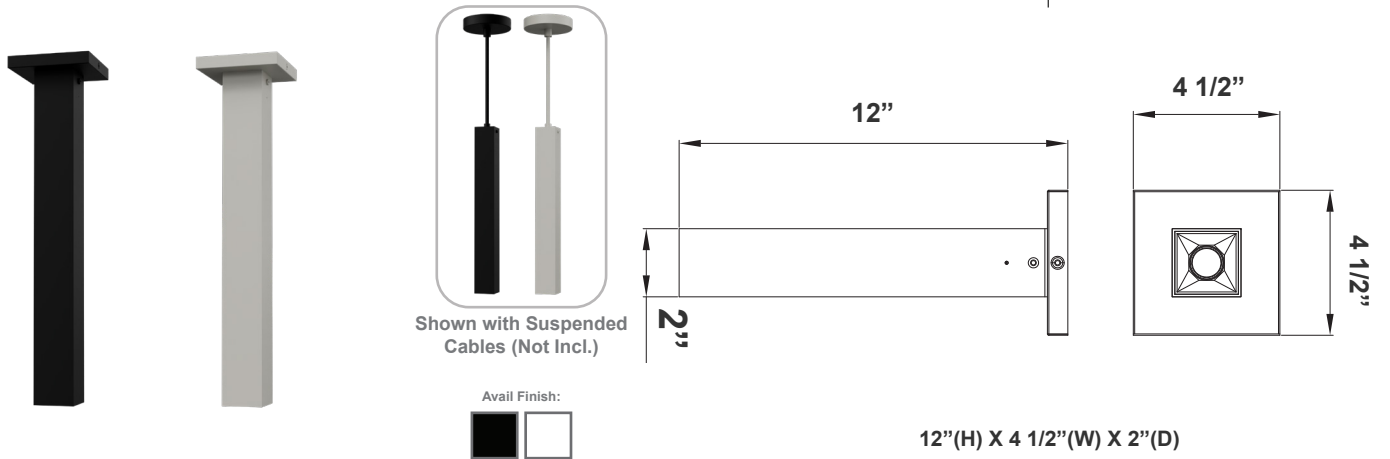

2" Cylinder, Pendant & Ceiling Cylinder Light, Aluminum Cylinder, White Aluminum Housing, Clear Glass Lens