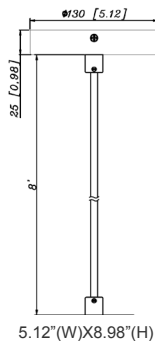

## ACCESSORIES:

5.12"(W)X8.98"(H)

CMCS2L-MCT-BK+CMC-CS-8FT-BK  
CMCS2L-MCT-WH+CMC-CS-8FT-WH

5.12"(W)X36.98"(H)

CMCS2L-MCT-BK+CMC-SRK-218-5C-BK  
CMCS2L-MCT-WH+CMC-SRK-218-5C-WH