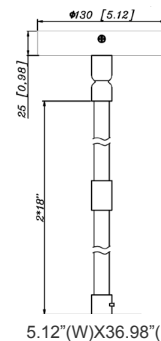

## Accessories:

Blank = No Option For Accessories

- CMC-CS-8FT-WH = Suspension Cable & Canopy Set For CMC Series, 8Ft, 5-Wire, White
- CMC-CS-8FT-BK = Suspension Cable & Canopy Set For CMC Series, 8Ft, 5-Wire, Black
- CMC-SRK-218-5C-WH = Universal Swivel W/ Rod Kit, 18 Or 36 Inches, 5-Wire, White
- CMC-SRK-218-5C-BK = Universal Swivel W/ Rod Kit, 18 Or 36 Inches, 5-Wire, Black
- CMC-SRK-224-5C-WH = Universal Swivel W/ Rod Kit, 24 Or 48 Inches, 5-Wire, White
- CMC-SRK-224-5C-BK = Universal Swivel W/ Rod Kit, 24 Or 48 Inches, 5-Wire, Black
- CMC-SRK-340-5C-WH = Universal Swivel W/ Rod Kit, 40 Or 80 Or 120 Inches, 5-Wire, White
- CMC-SRK-340-5C-BK = Universal Swivel W/ Rod Kit, 40 Or 80 Or 120 Inches, 5-Wire, Black

## ACCESSORIES:

**CMC-CS-8FT-BK**  
Suspension Cable &  
Canopy Set For CMC  
Series, 8Ft, 5-Wire, Black

**CMC-CS-8FT-WH**  
Suspension Cable &  
Canopy Set For CMC  
Series, 8Ft, 5-Wire, White

## ACCESSORIES:

5.12"(W)X8.98"(H)

CMCS2L-MCT-BK+CMC-CS-8FT-BK  
CMCS2L-MCT-WH+CMC-CS-8FT-WH

5.12"(W)X36.98"(H)

CMCS2L-MCT-BK+CMC-SRK-218-5C-BK  
CMCS2L-MCT-WH+CMC-SRK-218-5C-WH