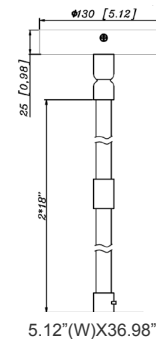

CMCS1XL-MCT-BK+CMC-SRK-218-5C-BK
CMCS1XL-MCT-WH+CMC-SRK-218-5C-WH