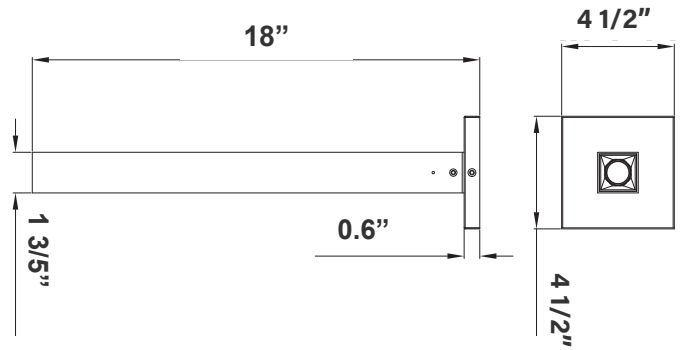

18"(H) X 4 1/2"(W) X 1 3/5"(D)

1" Cylinder, Pendant & Ceiling Cylinder Light, Aluminum Cylinder, White Aluminum Housing, Clear Glass Lens

Features

- Multi CCT: Selectable Multi-CCT Switches On The Back Of The Fixture(Dual Function)
- Triac Dimmable at 120V & 0-10V Dimming at 120-277V
- 5-Year Warranty
- Aluminum Base and Polycarbonate (PC) Lens

Technical Specifications

Electrical:

- Wattage: 9W
- Voltage: 120-277V
- Power Factor: >0.90
- THD: <20%
- Efficacy: 70 LPW

Mechanical:

- Aluminum Housing & Glass Lens
- Suspension Cable & Canopy Set Accessories Avail.
- Universal Swivel W/ Rod Kit Accessories Avail. Ambient Operating Temperature: -13°F to 113°F
- IP Rating: IP40 Suitable For Damp Locations
- 5-Year Warranty

CMC-SRK-218-5C-WH = Universal Swivel W/ Rod Kit, 18 Or 36 Inches, 5-Wire, White

CMC-SRK-218-5C-BK = Universal Swivel W/ Rod Kit, 18 Or 36 Inches, 5-Wire, Black

CMC-SRK-224-5C-WH = Universal Swivel W/ Rod Kit, 24 Or 48 Inches, 5-Wire, White