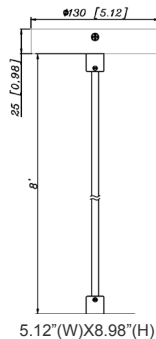

ACCESSORIES:

CMCS1XL-MCT-BK+CMC-CS-8FT-BK
CMCS1XL-MCT-WH+CMC-CS-8FT-WH