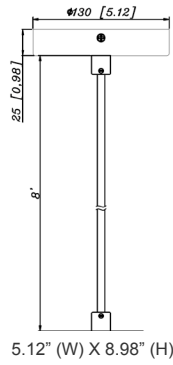

ACCESSORIES:

CMC6S-MCTP-DD-BK+CMC-CS-8FT-WH
CMC6S-MCTP-DD-WH+CMC-CS-8FT-WH