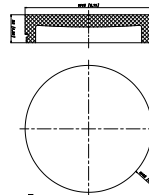

Cylinder And Pendant Lighting
J-Box Cover Canopy For Up To 4
Pipe Entries
CMC-JBCK-BK
CMC-JBCK-WH

CMC6-MCTP-DD-BK+CMC-CS-8FT-BK+CWM6-DL32
CMC6-MCTP-DD-WH+CMC-CS-8FT-WH+CWM6-DL32