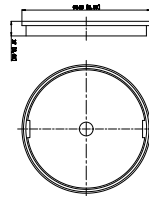

CMC6-MCTP-DD-BK+CMC-CS-8FT-BK+CMC6-TRM-AG
CMC6-MCTP-DD-WH+CMC-CS-8FT-WH+CMC6-TRM-BN