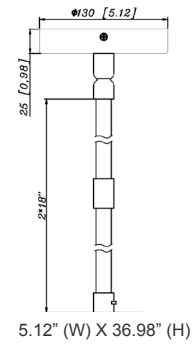

CMC6S-MCTP-DD-BK+CMC-SRK-218-5C-BK
CMC6S-MCTP-DD-WH+CMC-SRK-218-5C-WH