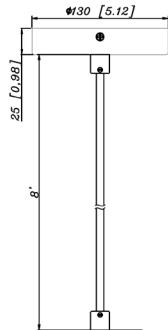

CMC6-MCTP-DD-BK+CMC-SRK-218-5C-BK+CMC6-WPCK-BK
CMC6-MCTP-DD-WH+CMC-SRK-218-5C-WH +CMC6-WPCK-WH

CMC6-MCTP-DD-BK+CMC-CS-8FT-BK+CWM6-DL32
CMC6-MCTP-DD-WH+CMC-CS-8FT-WH+CWM6-DL32