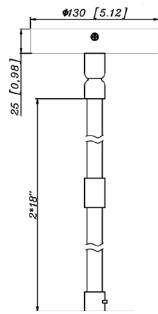

CMC6-MCTP-DD-BK+CMC-CS-8FT-BK+CMC6-TRM-AG
CMC6-MCTP-DD-WH+CMC-CS-8FT-WH+CMC6-TRM-BN