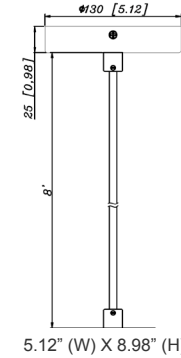

CMC6-MCTP-DD-BK+CMC-CS-8FT-BK+CMC6-TRM-AG
CMC6-MCTP-DD-WH+CMC-CS-8FT-WH+CMC6-TRM-BN