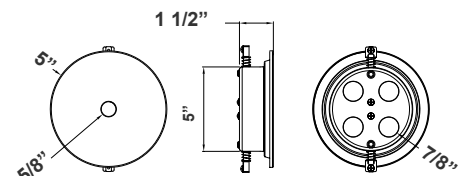

CMC6-MCTP-DD-BK+CMC-OWCC-BK+CMC-SRK-218-5C-BK+CMC6-TRM-AG
CMC6-MCTP-DD-WH+CMC-OWCC-WH+CMC-SRK-218-5C-WH+CMC6-TRM-AG