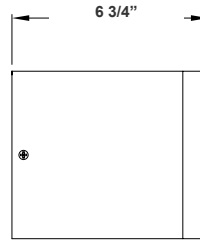

Project Name: _____

Note: _____

Type: _____

Shown with Suspended Cables (Not Incl.)

Avail Finish:

6 3/4"(H) X 5 3/4" (D)

6" Cylinder, Pendant & Ceiling Cylinder Light, Aluminum Cylinder, White Aluminum Housing, Clear Glass Lens