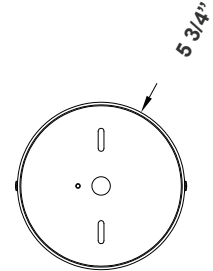

Project Name: _____

Note: _____

Type: _____

Shown with Suspended Cables (Not Incl.)

Avail Finish:

6 3/4"(H) X 5 3/4" (D)

6" Cylinder, Pendant & Ceiling Cylinder Light, Aluminum Cylinder, White Aluminum Housing, Clear Glass Lens

Technical Specifications

Electrical:

- Voltage: 120-277V
- Power Factor: >0.90
- THD: <20%
- Wattage: 18W/24W/30W
- Efficacy: 80 LPW

Mechanical:

- Aluminum Housing & Glass Lens
- Suspension Cable & Canopy Set Accessories Avail.
- Universal Swivel W/ Rod Kit Accessories Avail. Ambient Operating Temperature: -13°F to 113°F
- Rated life: 70,000 hrs
- IP Rating: IP40 suitable for damp locations