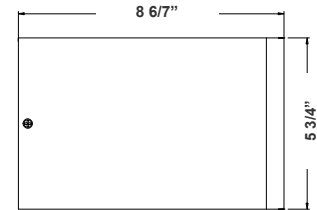

CMC SERIES COMMERCIAL INDOOR LIGHTING

CMC6-RGBW-BK
CMC6-RGBW-WH

Shown With
Suspension cable

Avail Finish:

Customer Name: _____

Project Name: _____

Note: _____ Type: _____

8 6/7"(H) X 5 3/4" (W) X 6" (D)