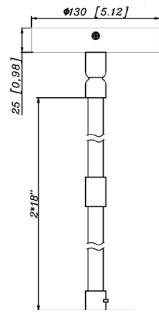

CMC-CS-8FT-BK
Suspension Cable &
Canopy Set For CMC
Series, 8Ft, 5-Wire, Black

CMC-CS-8FT-WH
Suspension Cable &
Canopy Set For CMC
Series, 8Ft, 5-Wire, White

FACTORY-INSTALLED OPTION:

OPT-EM-8120AC

ACCESSORIES:

5.12" (W) X 8.98" (H)

CMC6-MCTP-DD-BK+CMC-CS-8FT-BK
CMC6-MCTP-DD-WH+CMC-CS-8FT-WH

5.12" (W) X 36.98" (H)

CMC6-MCTP-DD-BK+CMC-SRK-218-5C-BK
CMC6-MCTP-DD-WH+CMC-SRK-218-5C-WH

5.12" (W) X 36.98" (H)

5.87" (W) X 0.67" (H)

CMC6-MCTP-DD-BK+CMC-SRK-218-5C-BK+CMC6-WPCK-BK
CMC6-MCTP-DD-WH+CMC-SRK-218-5C-WH +CMC6-WPCK-WH

5.12" (W) X 8.98" (H)

CMC6-MCTP-DD-BK+CMC-CS-8FT-BK+CMC6-TRM-AG
CMC6-MCTP-DD-WH+CMC-CS-8FT-WH+CMC6-TRM-BN

5.12" (W) X 8.98" (H)