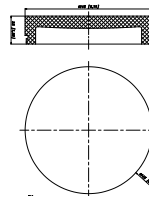

5.12" (W) X 8.98" (H)

CMC6-MCTP-DD-BK+CMC-CS-8FT-BK
CMC6-MCTP-DD-WH+CMC-CS-8FT-WH

5.12" (W) X 36.98" (H)

CMC6-MCTP-DD-BK+CMC-SRK-218-5C-BK
CMC6-MCTP-DD-WH+CMC-SRK-218-5C-WH

5.12" (W) X 36.98" (H)

5.87" (W) X 0.67" (H)

CMC6-MCTP-DD-BK+CMC-SRK-218-5C-BK+CMC6-WPCK-BK
CMC6-MCTP-DD-WH+CMC-SRK-218-5C-WH +CMC6-WPCK-WH

5.12" (W) X 8.98" (H)

CMC6-MCTP-DD-BK+CMC-CS-8FT-BK+CMC6-TRM-AG
CMC6-MCTP-DD-WH+CMC-CS-8FT-WH+CMC6-TRM-BN

5.12" (W) X 8.98" (H)

5.71" (W) X 1.26" (H) X 5.71" (D)

CMC6-MCTP-DD-BK+CMC-CS-8FT-BK+CWMC6-DL32
CMC6-MCTP-DD-WH+CMC-CS-8FT-WH+CWMC6-DL32

- For Setting Up The Light(s), Initial Internet Connection or Mobile Data Is Required.
- After the Initial Setup, Internet Connection is not Necessary Anymore. The lights Can Be Controlled with The Mobile App on The Phone or Tablet. Features Such as Dimming, Changing Colors, Lights Scenes, etc.
- Scheduling Feature Requires Internet Connection.
- Bluetooth Devices Need a Gateway (Sold Separately) In Order to Connect to WiFi Network (Internet)