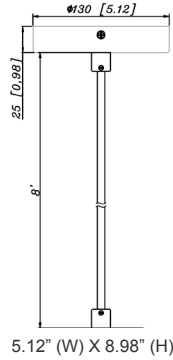

ACCESSORIES:

CMC6-MCTP-DD-BK+CMC-CS-8FT-BK
CMC6-MCTP-DD-WH+CMC-CS-8FT-WH